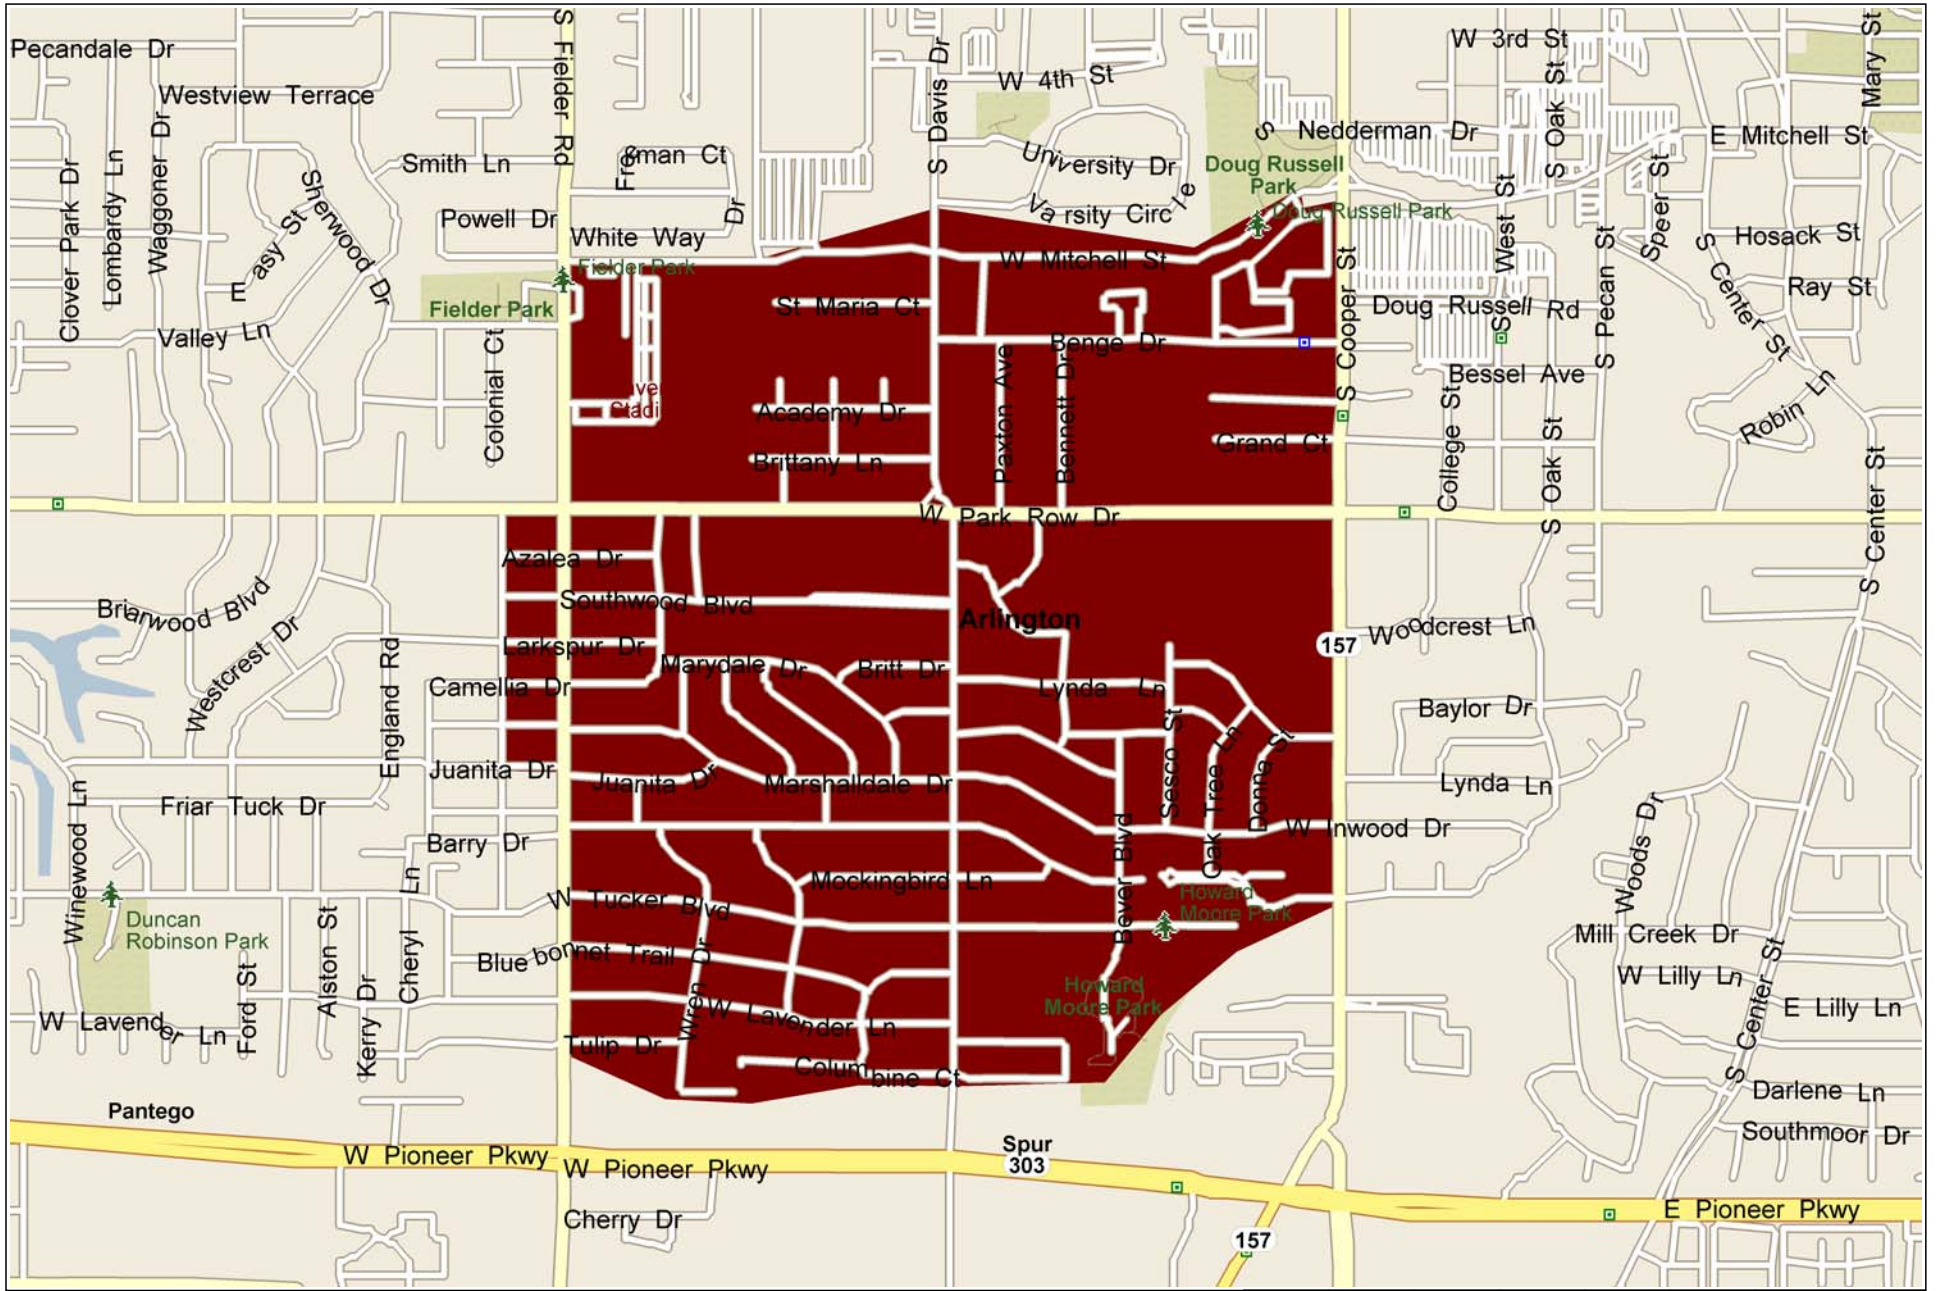

# Southwood

Copyright © and (P) 1988–2012 Microsoft Corporation and/or its suppliers. All rights reserved. <http://www.microsoft.com/streets/>  
Certain mapping and direction data © 2012 NAVTEQ. All rights reserved. The Data for areas of Canada includes information taken with permission from Canadian authorities, including: © Her Majesty the Queen in Right of Canada, © Queen's Printer for Ontario. NAVTEQ and NAVTEQ ON BOARD are trademarks of NAVTEQ. © 2012 Tele Atlas North America, Inc. All rights reserved. Tele Atlas and Tele Atlas North America are trademarks of Tele Atlas, Inc. © 2012 by Applied Geographic Solutions. All rights reserved. Portions © Copyright 2012 by Woodall Publications Corp. All rights reserved.