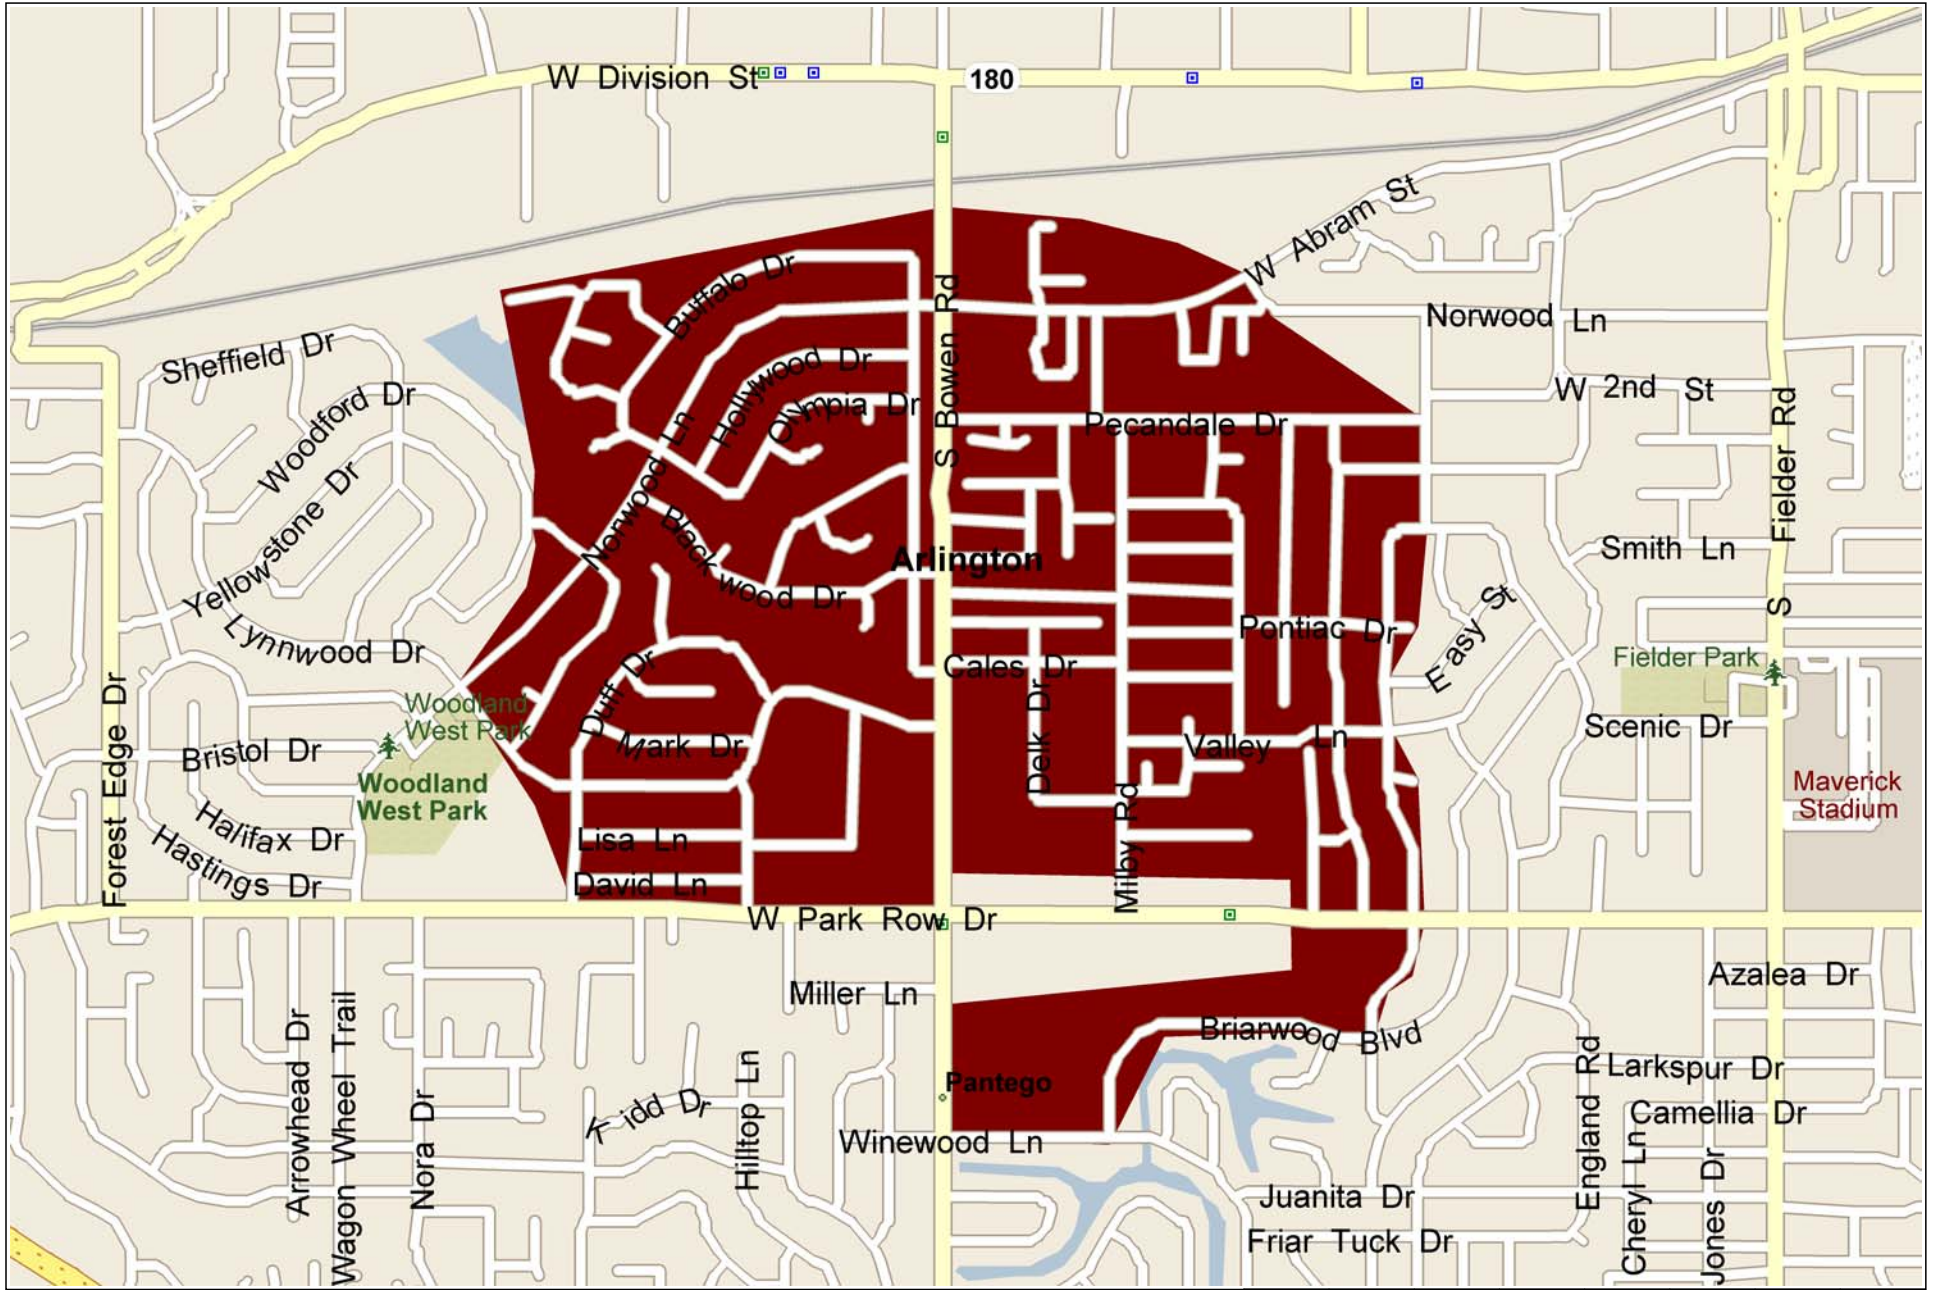

# Bowen and Buffalo

Copyright © and (P) 1988–2012 Microsoft Corporation and/or its suppliers. All rights reserved. <http://www.microsoft.com/streets/>  
Certain mapping and direction data © 2012 NAVTEQ. All rights reserved. The Data for areas of Canada includes information taken with permission from Canadian authorities, including: © Her Majesty the Queen in Right of Canada, © Queen's Printer for Ontario. NAVTEQ and NAVTEQ ON BOARD are trademarks of NAVTEQ. © 2012 Tele Atlas North America, Inc. All rights reserved. Tele Atlas and Tele Atlas North America are trademarks of Tele Atlas, Inc. © 2012 by Applied Geographic Solutions. All rights reserved. Portions © Copyright 2012 by Woodall Publications Corp. All rights reserved.