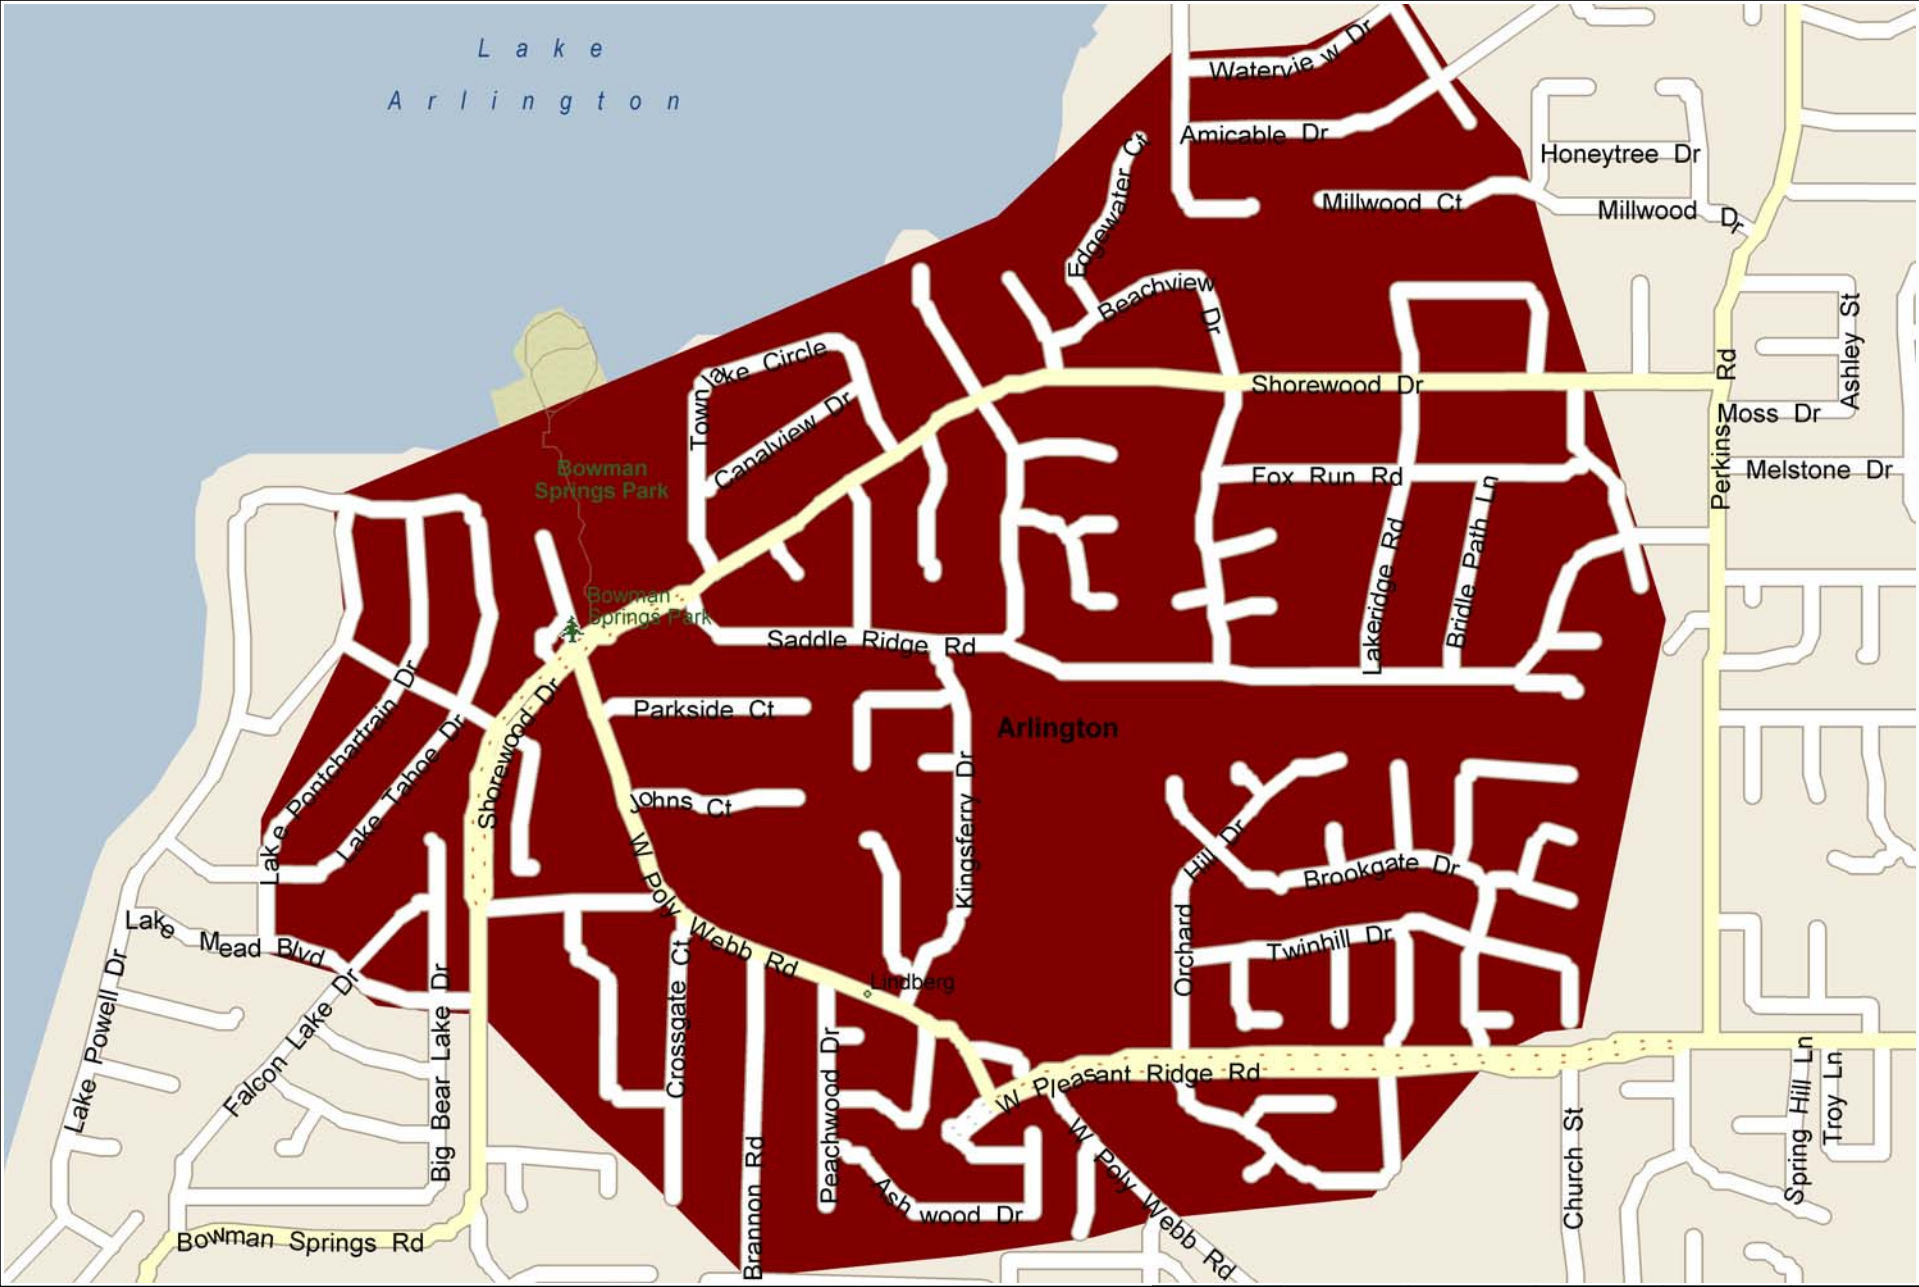

Saddle Ridge at Yacht Club

Copyright © and (P) 1988–2012 Microsoft Corporation and/or its suppliers. All rights reserved. <http://www.microsoft.com/streets/>
 Certain mapping and direction data © 2012 NAVTEQ. All rights reserved. The Data for areas of Canada includes information taken with permission from Canadian authorities, including: © Her Majesty the Queen in Right of Canada, © Queen's Printer for Ontario. NAVTEQ and NAVTEQ ON BOARD are trademarks of NAVTEQ. © 2012 Tele Atlas North America, Inc. All rights reserved. Tele Atlas and Tele Atlas North America are trademarks of Tele Atlas, Inc. © 2012 by Applied Geographic Solutions. All rights reserved. Portions © Copyright 2012 by Woodall Publications Corp. All rights reserved.