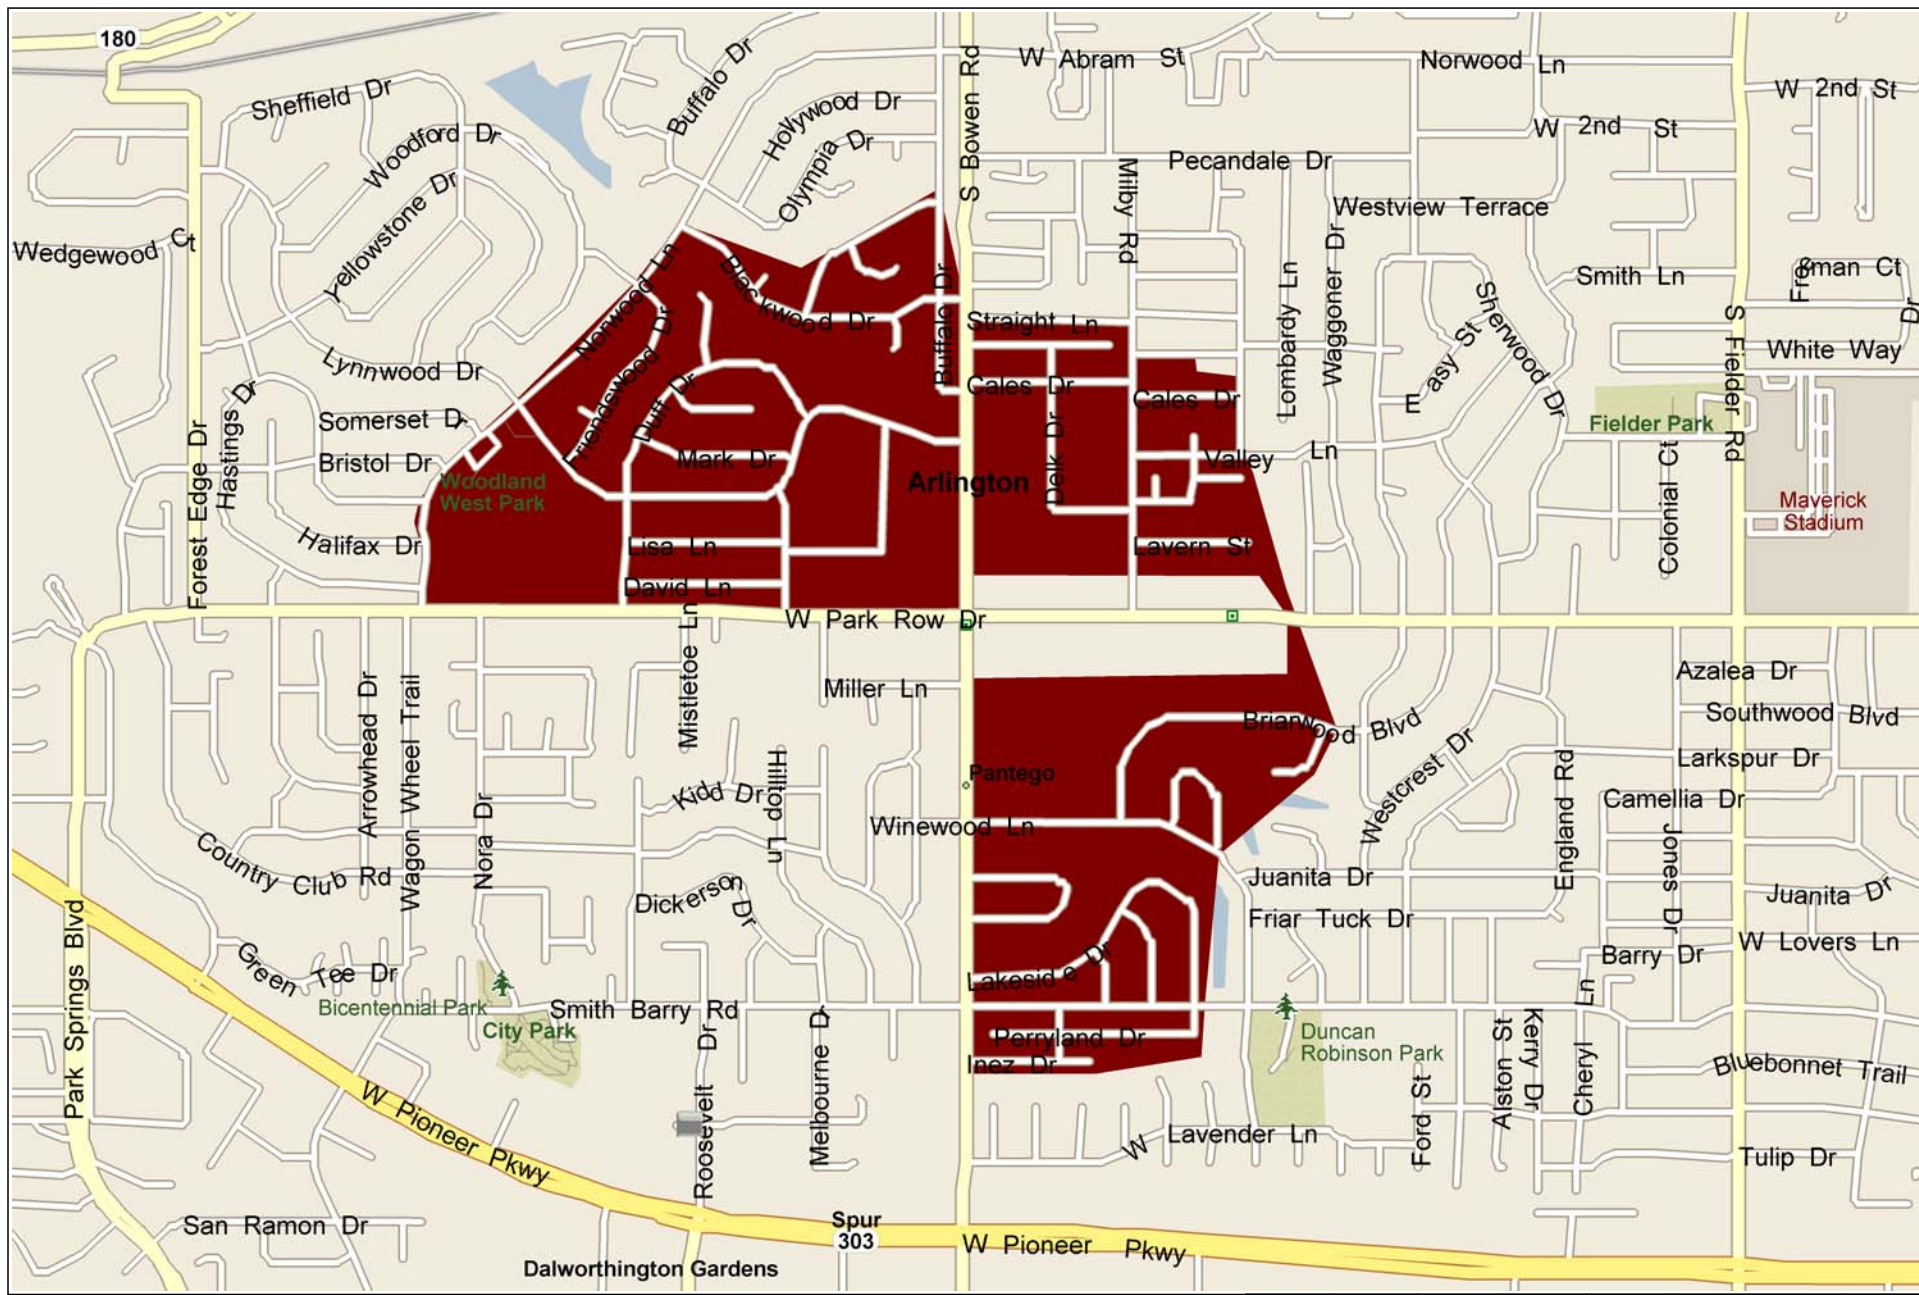

Miller Ln

Copyright © and (P) 1988–2012 Microsoft Corporation and/or its suppliers. All rights reserved. <http://www.microsoft.com/streets/>
Certain mapping and direction data © 2012 NAVTEQ. All rights reserved. The Data for areas of Canada includes information taken with permission from Canadian authorities, including: © Her Majesty the Queen in Right of Canada, © Queen's Printer for Ontario. NAVTEQ and NAVTEQ ON BOARD are trademarks of NAVTEQ. © 2012 Tele Atlas North America, Inc. All rights reserved. Tele Atlas and Tele Atlas North America are trademarks of Tele Atlas, Inc. © 2012 by Applied Geographic Solutions. All rights reserved. Portions © Copyright 2012 by Woodall Publications Corp. All rights reserved.