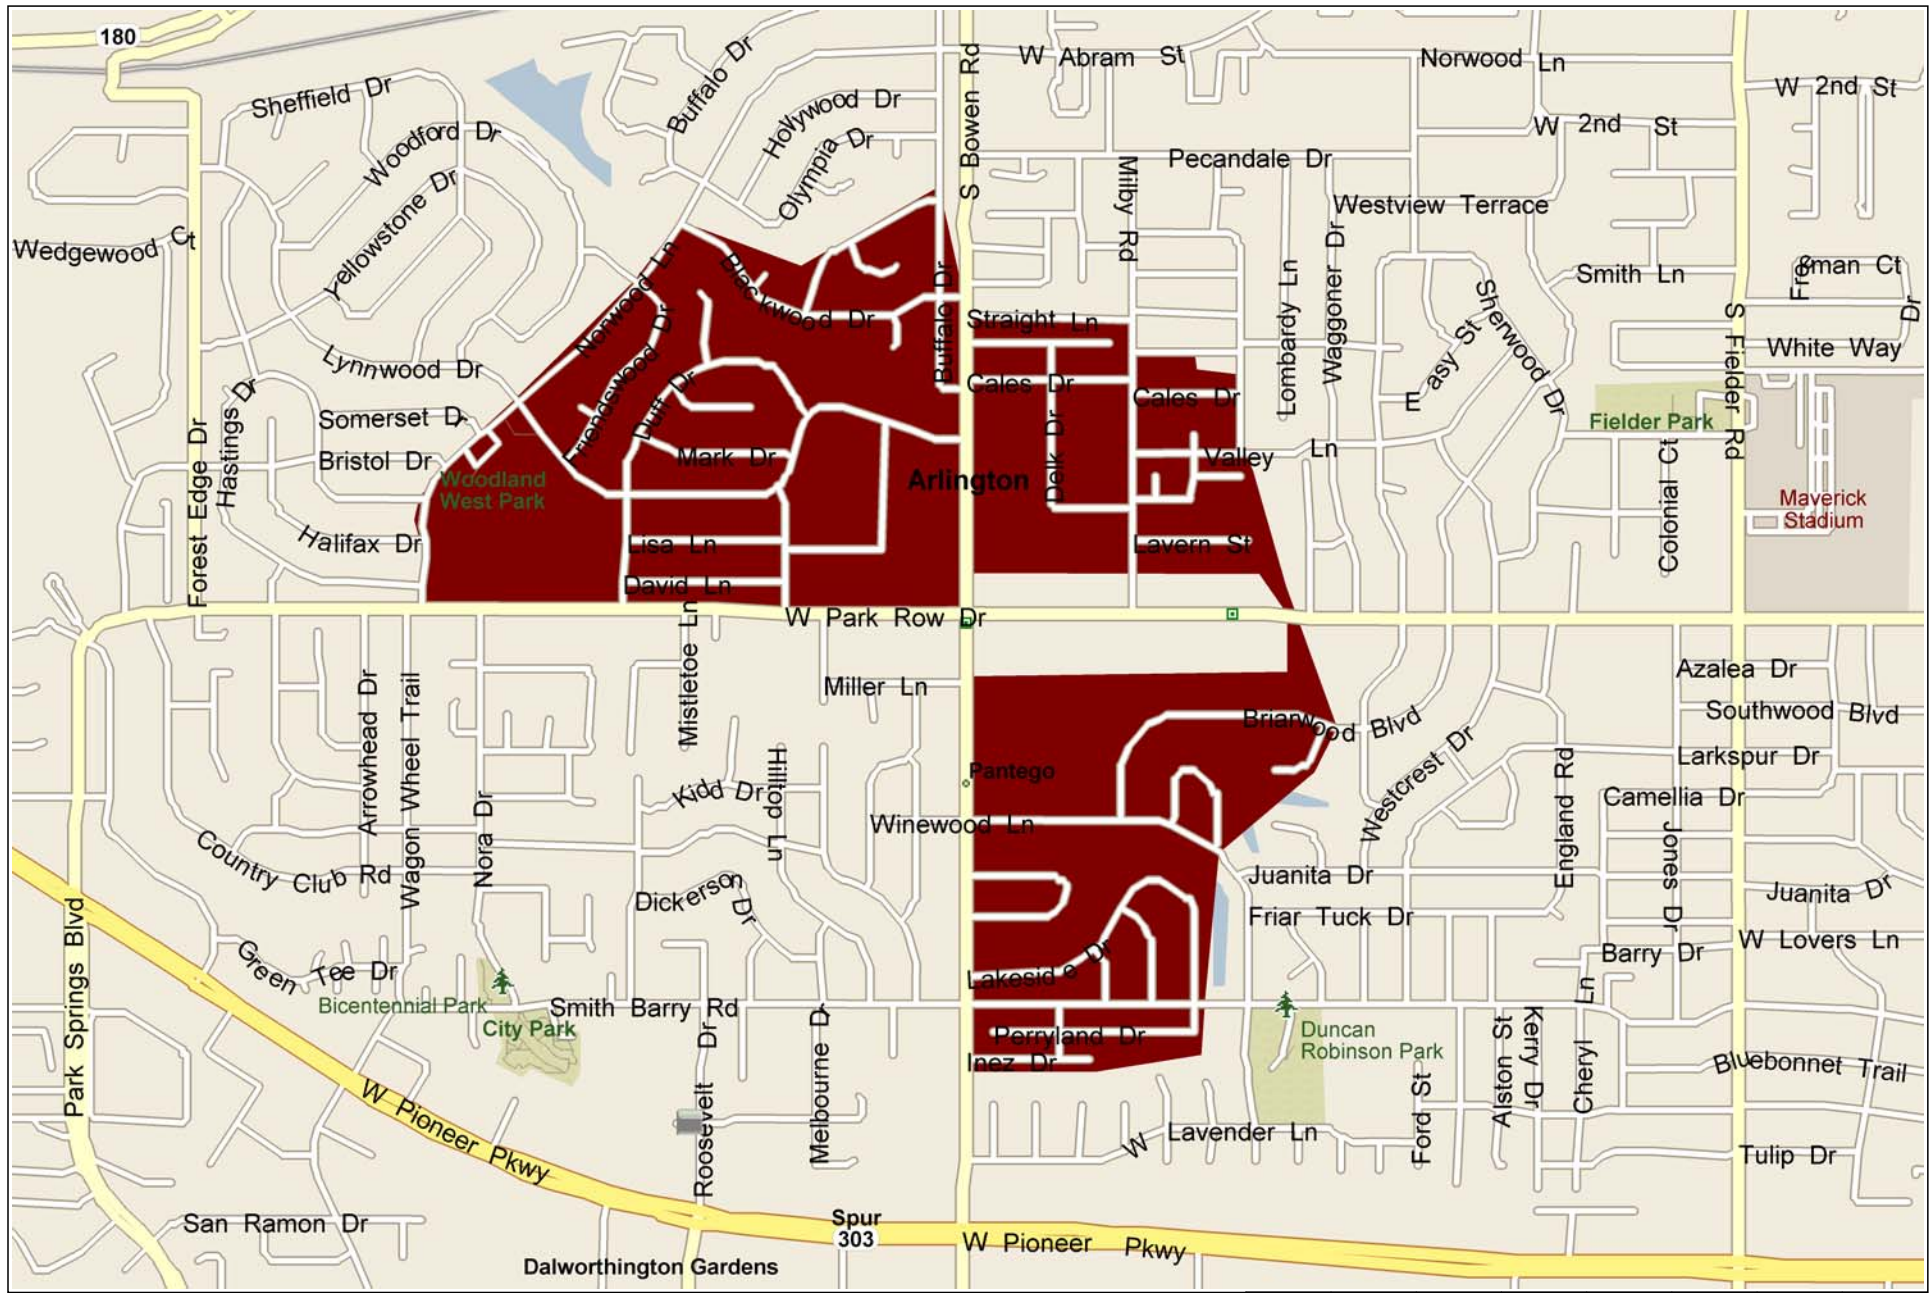

Miller Ln

Copyright © and (P) 1988–2012 Microsoft Corporation and/or its suppliers. All rights reserved. <http://www.microsoft.com/streets/>
Certain mapping and direction data © 2012 NAVTEQ. All rights reserved. The Data for areas of Canada includes information taken with permission from Canadian authorities, including: © Her Majesty the Queen in Right of Canada, © Queen's Printer for Ontario. NAVTEQ and NAVTEQ ON BOARD are trademarks of NAVTEQ. © 2012 Tele Atlas North America, Inc. All rights reserved. Tele Atlas and Tele Atlas North America are trademarks of Tele Atlas, Inc. © 2012 by Applied Geographic Solutions. All rights reserved. Portions © Copyright 2012 by Woodall Publications Corp. All rights reserved.