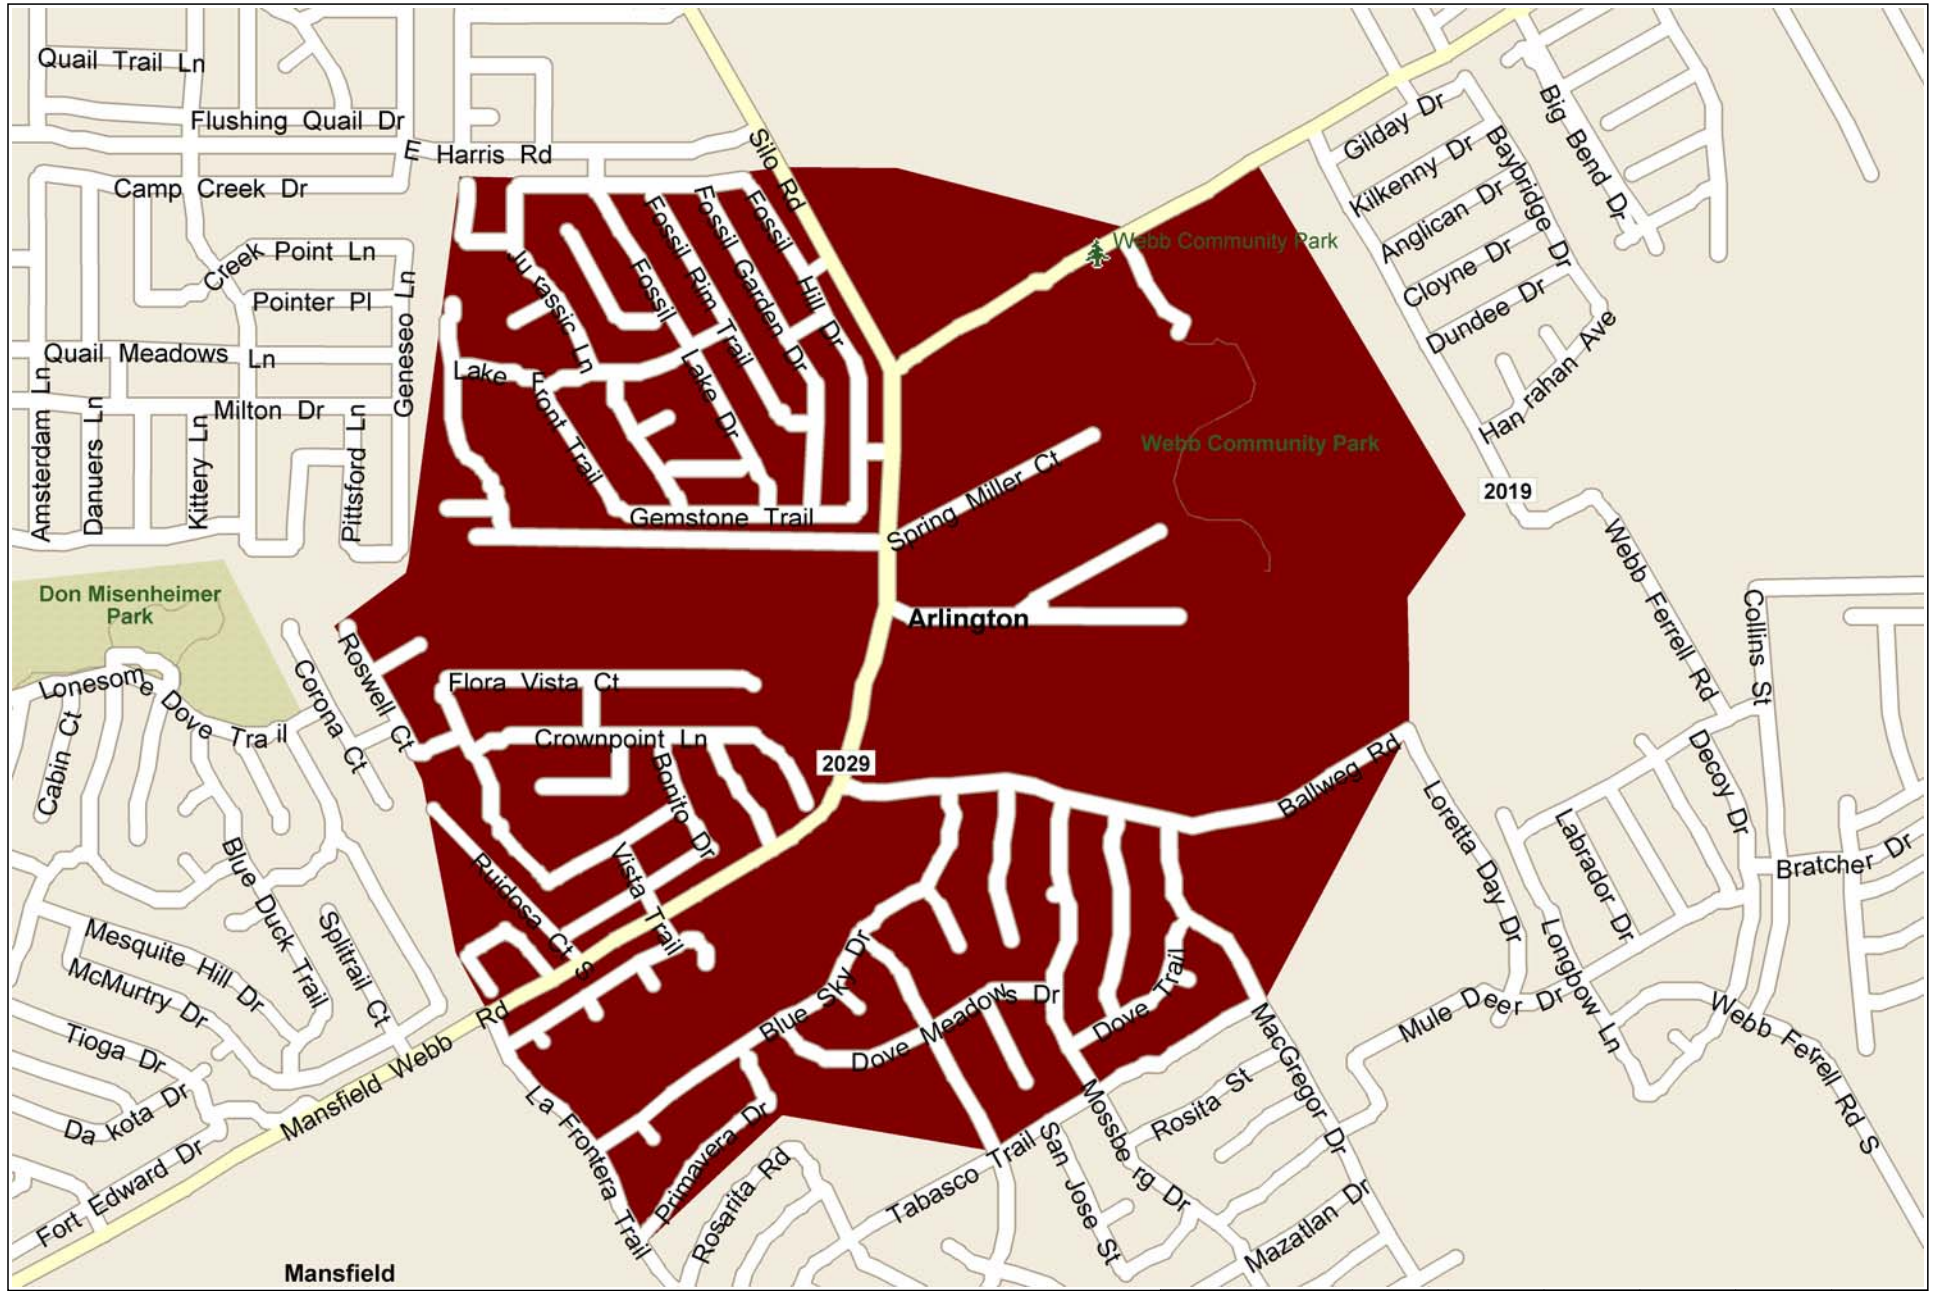

# Mansfield Webb

Copyright © and (P) 1988–2012 Microsoft Corporation and/or its suppliers. All rights reserved. <http://www.microsoft.com/streets/>  
Certain mapping and direction data © 2012 NAVTEQ. All rights reserved. The Data for areas of Canada includes information taken with permission from Canadian authorities, including: © Her Majesty the Queen in Right of Canada, © Queen's Printer for Ontario. NAVTEQ and NAVTEQ ON BOARD are trademarks of NAVTEQ. © 2012 Tele Atlas North America, Inc. All rights reserved. Tele Atlas and Tele Atlas North America are trademarks of Tele Atlas, Inc. © 2012 by Applied Geographic Solutions. All rights reserved. Portions © Copyright 2012 by Woodall Publications Corp. All rights reserved.