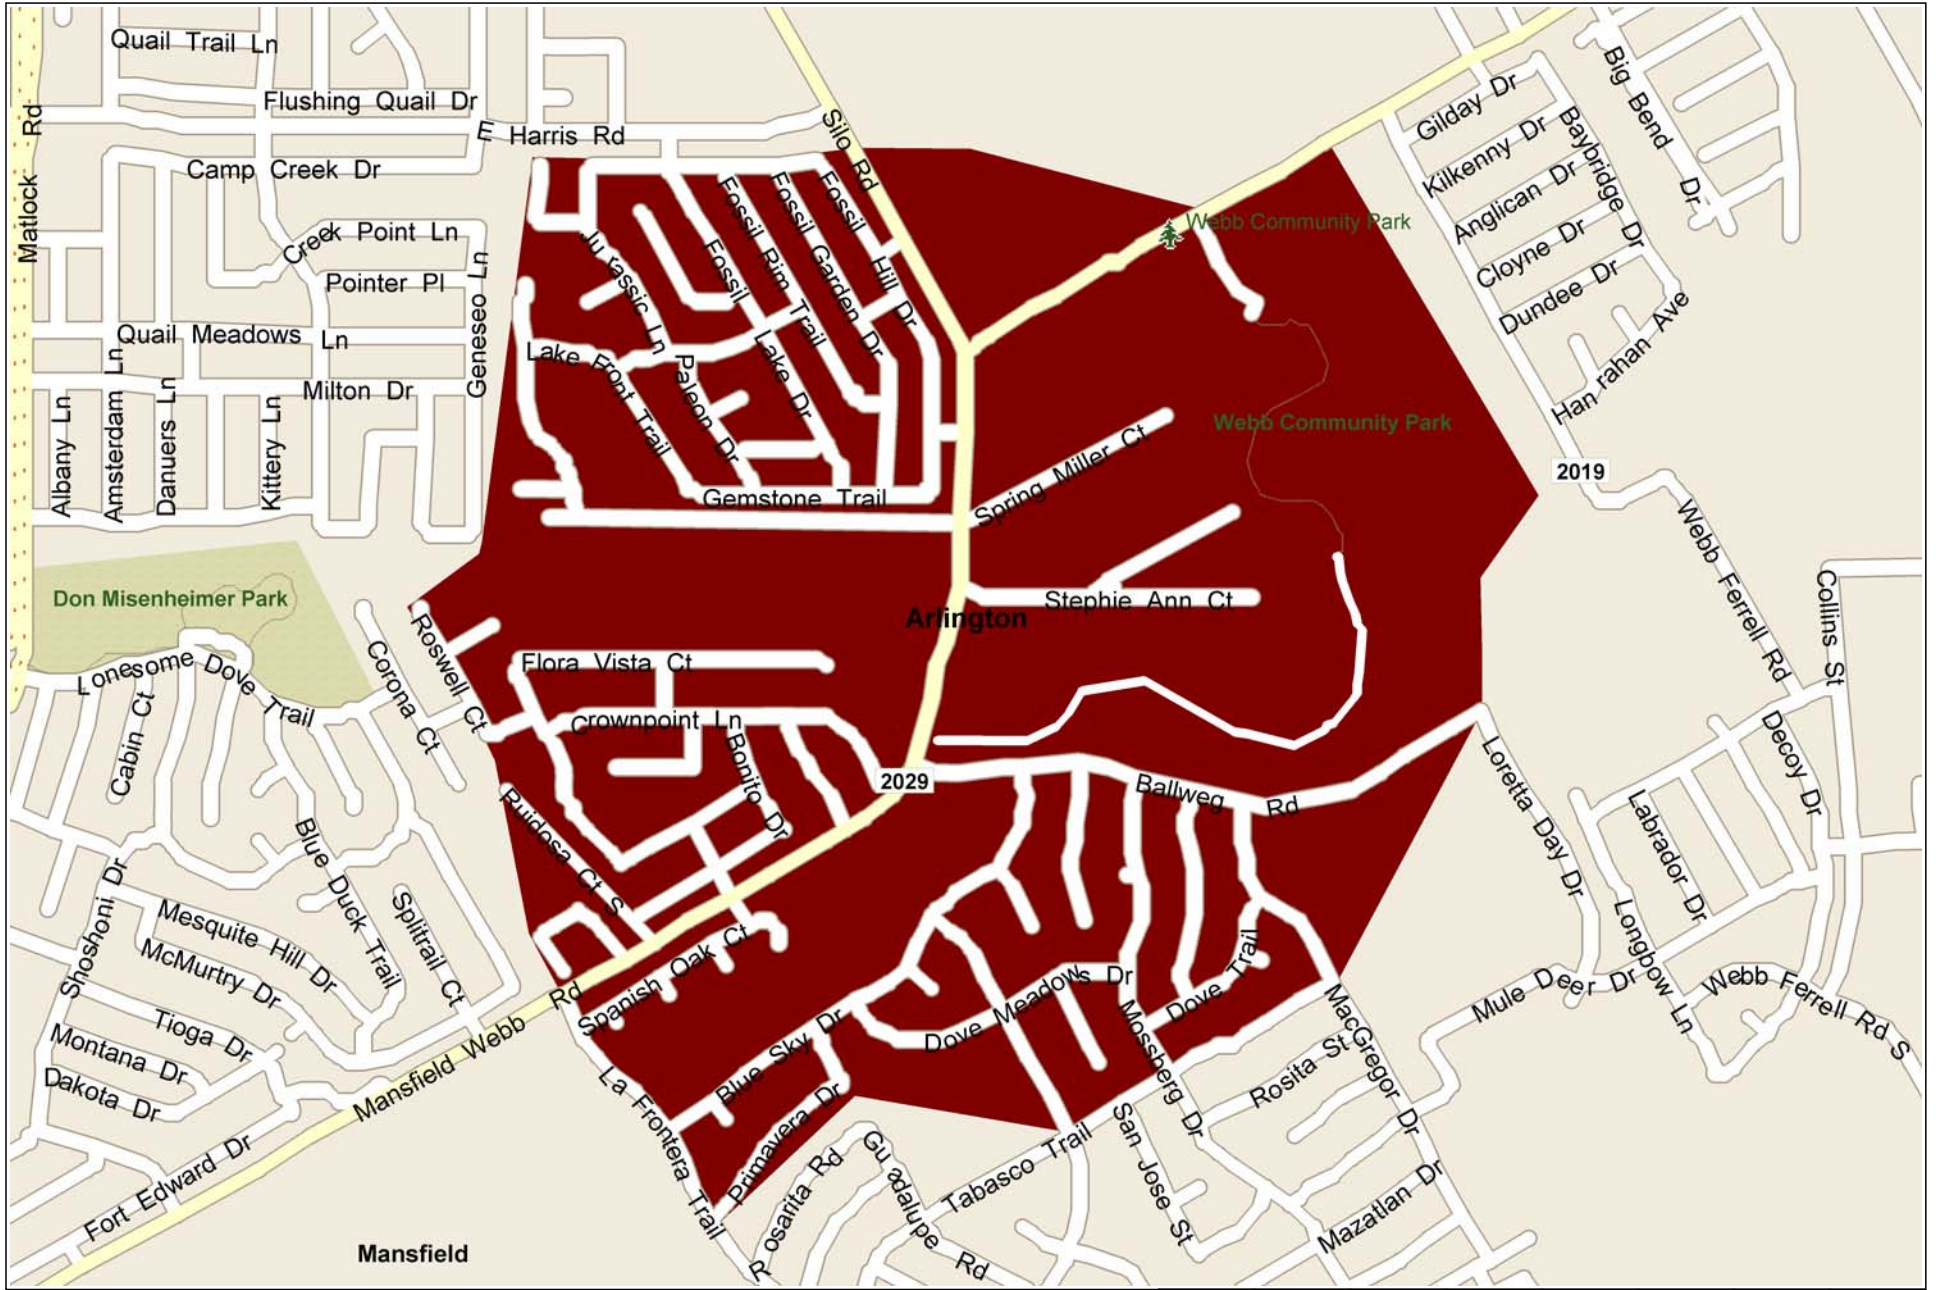

# Mansfield Webb at Ballweg

Copyright © and (P) 1988–2012 Microsoft Corporation and/or its suppliers. All rights reserved. <http://www.microsoft.com/streets/>  
Certain mapping and direction data © 2012 NAVTEQ. All rights reserved. The Data for areas of Canada includes information taken with permission from Canadian authorities, including: © Her Majesty the Queen in Right of Canada, © Queen's Printer for Ontario. NAVTEQ and NAVTEQ ON BOARD are trademarks of NAVTEQ. © 2012 Tele Atlas North America, Inc. All rights reserved. Tele Atlas and Tele Atlas North America are trademarks of Tele Atlas, Inc. © 2012 by Applied Geographic Solutions. All rights reserved. Portions © Copyright 2012 by Woodall Publications Corp. All rights reserved.