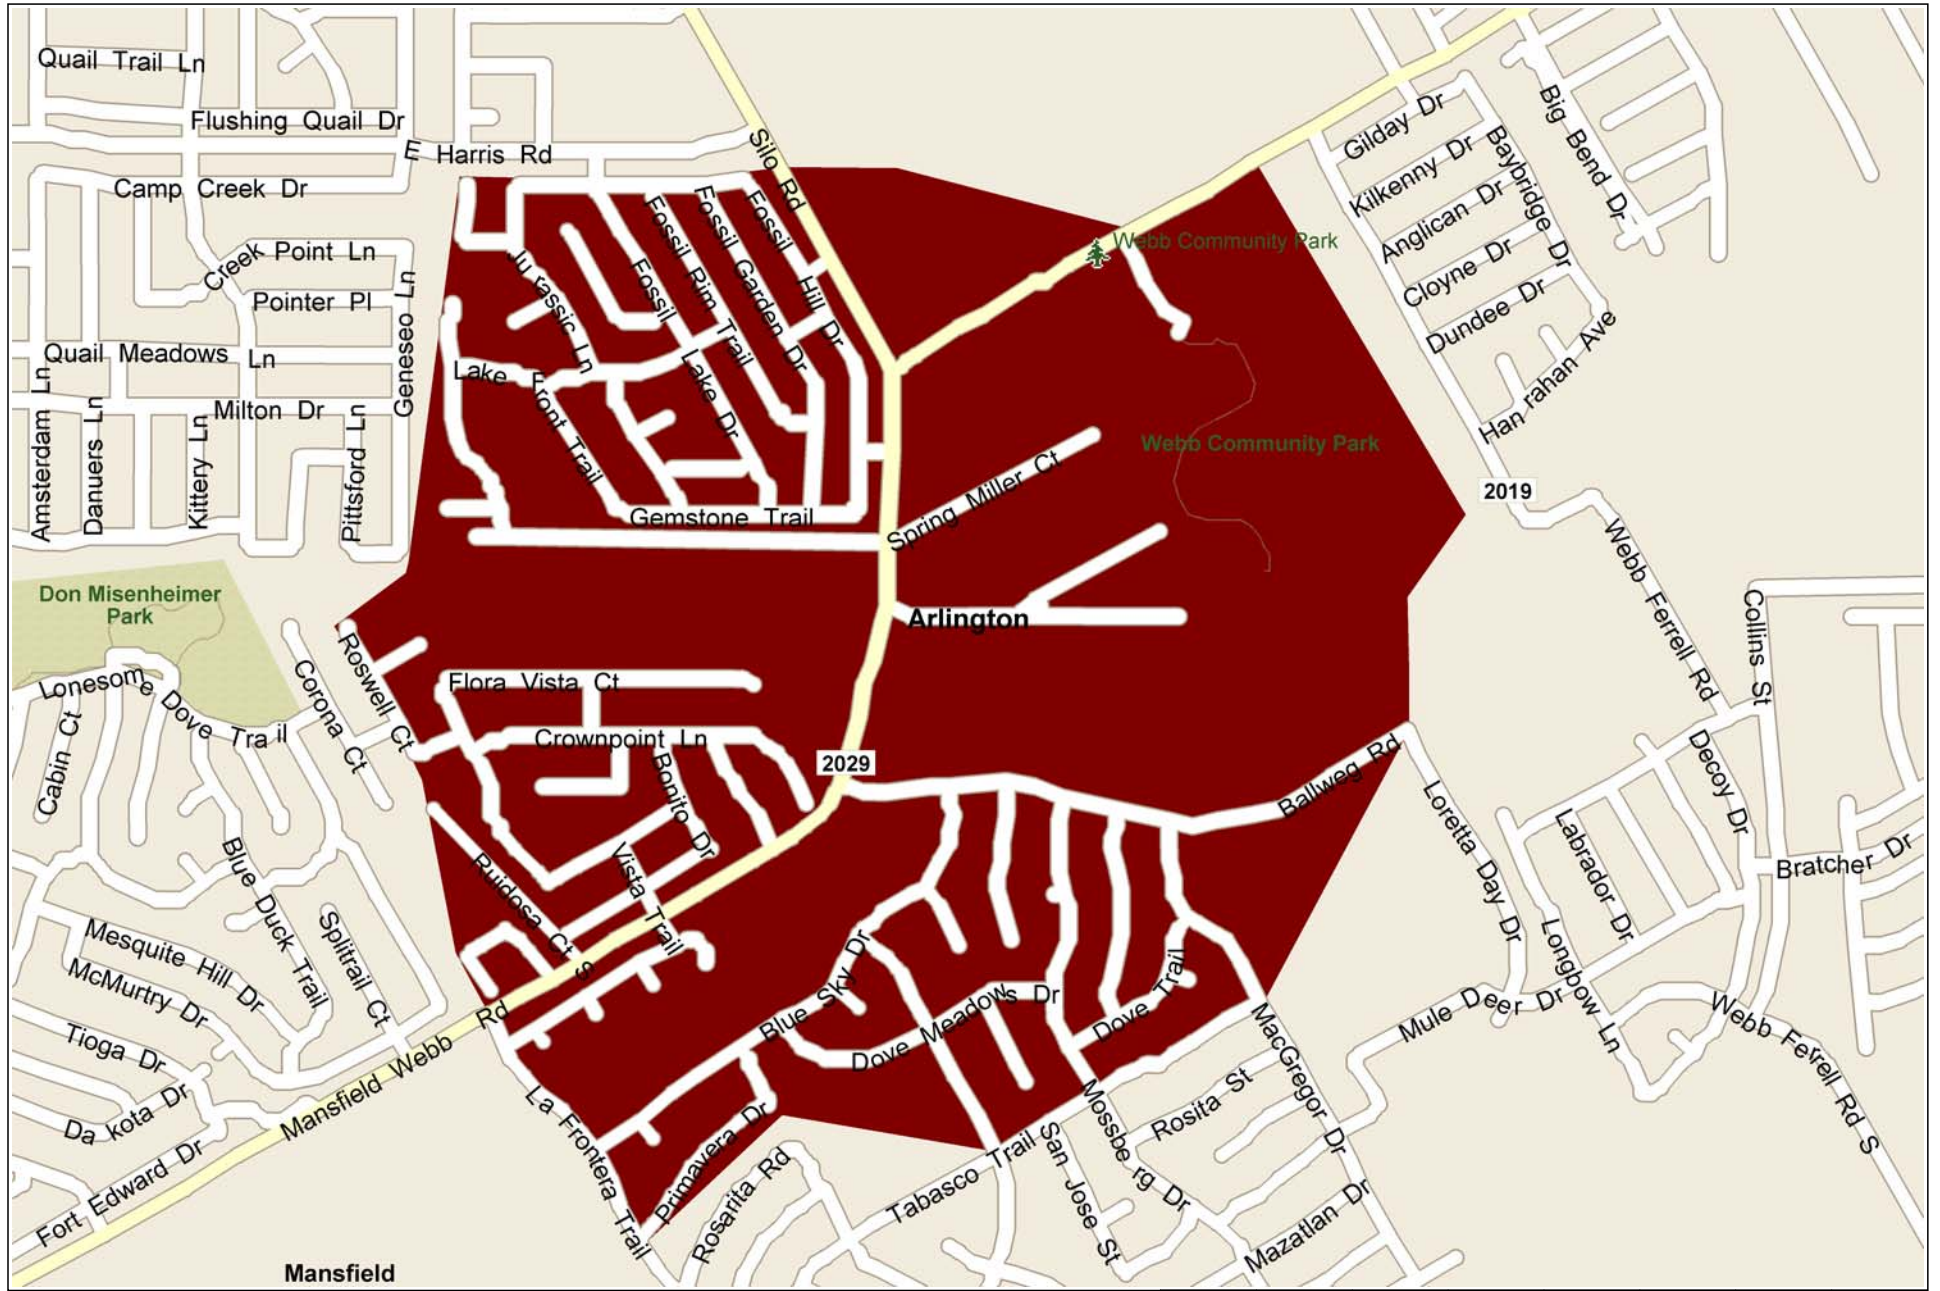

Mansfield Webb

Copyright © and (P) 1988–2012 Microsoft Corporation and/or its suppliers. All rights reserved. <http://www.microsoft.com/streets/>
Certain mapping and direction data © 2012 NAVTEQ. All rights reserved. The Data for areas of Canada includes information taken with permission from Canadian authorities, including: © Her Majesty the Queen in Right of Canada, © Queen's Printer for Ontario. NAVTEQ and NAVTEQ ON BOARD are trademarks of NAVTEQ. © 2012 Tele Atlas North America, Inc. All rights reserved. Tele Atlas and Tele Atlas North America are trademarks of Tele Atlas, Inc. © 2012 by Applied Geographic Solutions. All rights reserved. Portions © Copyright 2012 by Woodall Publications Corp. All rights reserved.