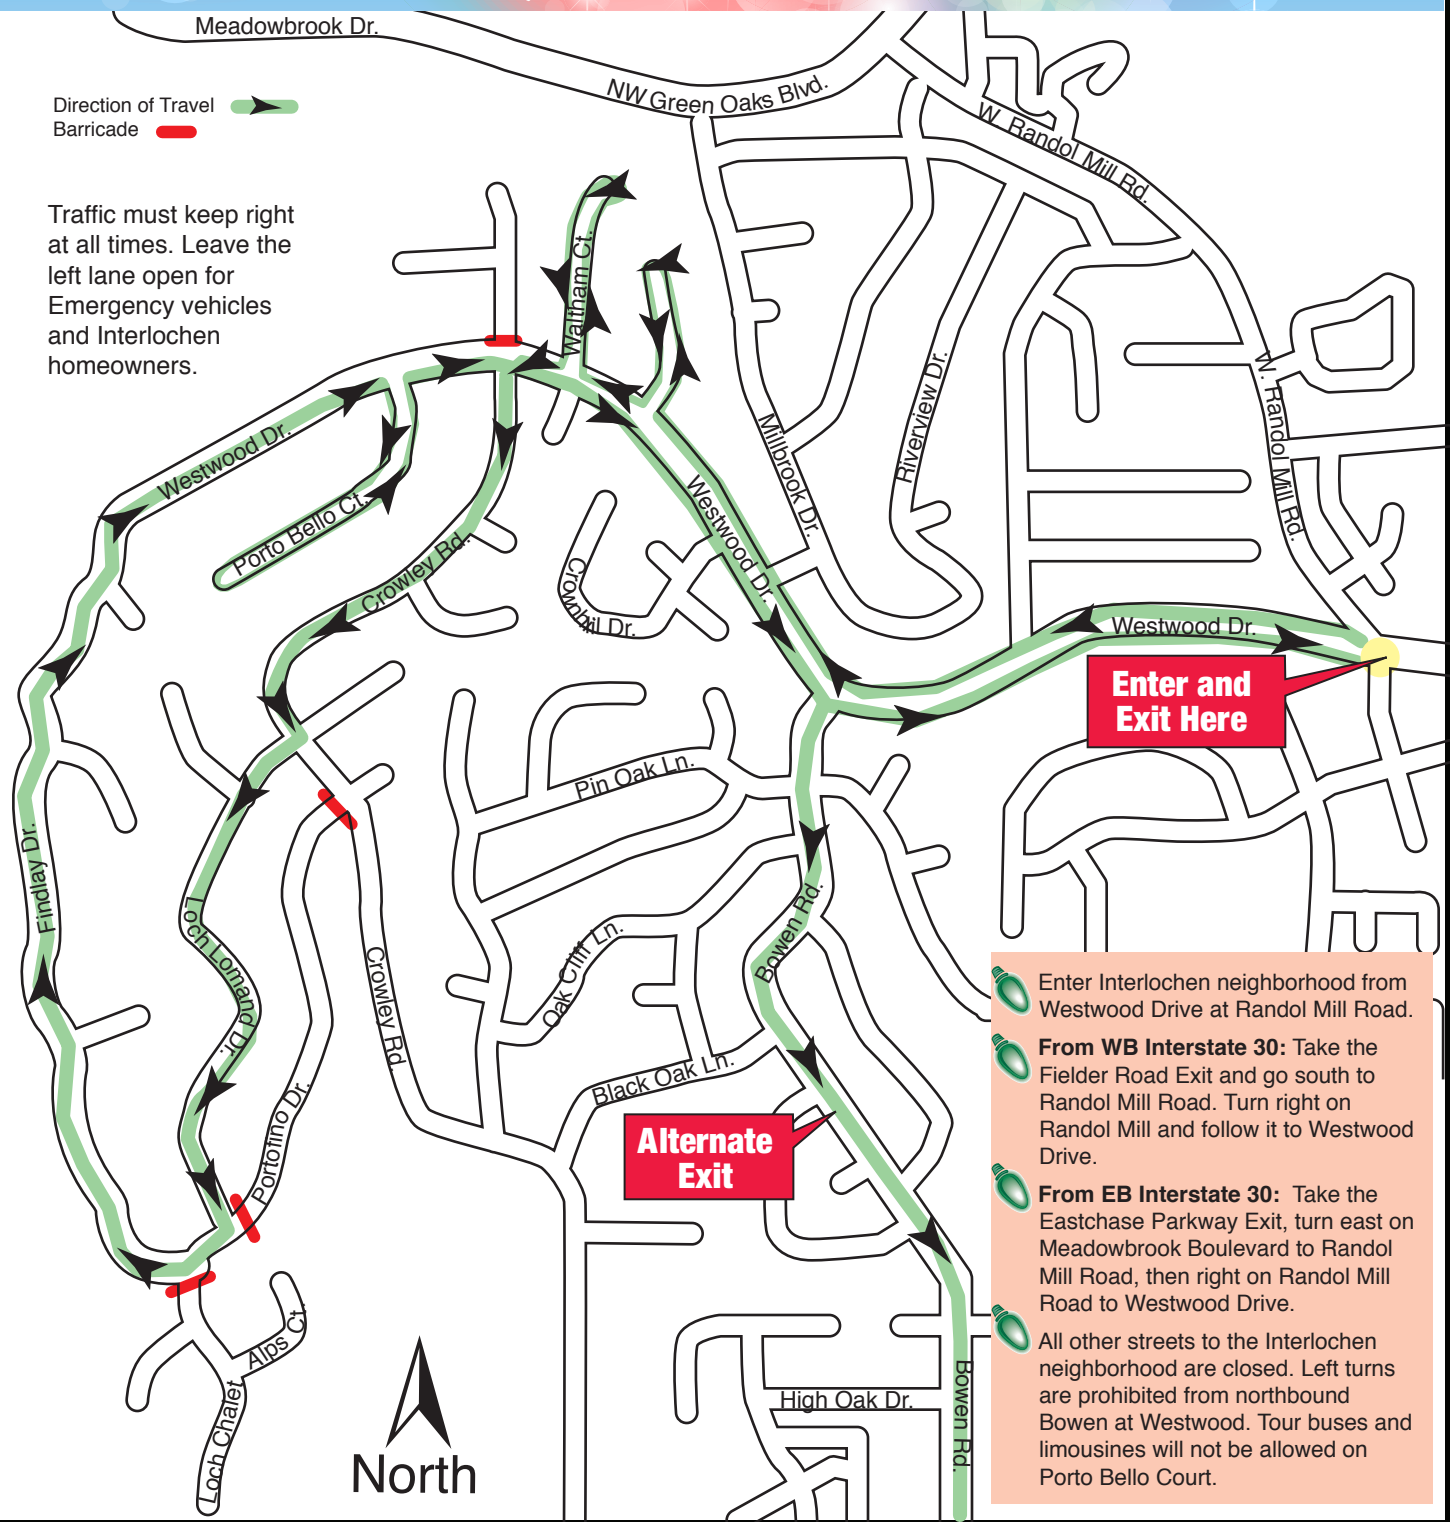

# Interlochen Holiday Lights 2013

Starts Saturday, December 14 • 7 - 11 p.m.

Direction of Travel   
 Barricade 

Traffic must keep right at all times. Leave the left lane open for Emergency vehicles and Interlochen homeowners.

**Enter and Exit Here**

**Alternate Exit**

 Enter Interlochen neighborhood from Westwood Drive at Randol Mill Road.

 **From WB Interstate 30:** Take the Fielder Road Exit and go south to Randol Mill Road. Turn right on Randol Mill and follow it to Westwood Drive.

 **From EB Interstate 30:** Take the Eastchase Parkway Exit, turn east on Meadowbrook Boulevard to Randol Mill Road, then right on Randol Mill Road to Westwood Drive.

 All other streets to the Interlochen neighborhood are closed. Left turns are prohibited from northbound Bowen at Westwood. Tour buses and limousines will not be allowed on Porto Bello Court.