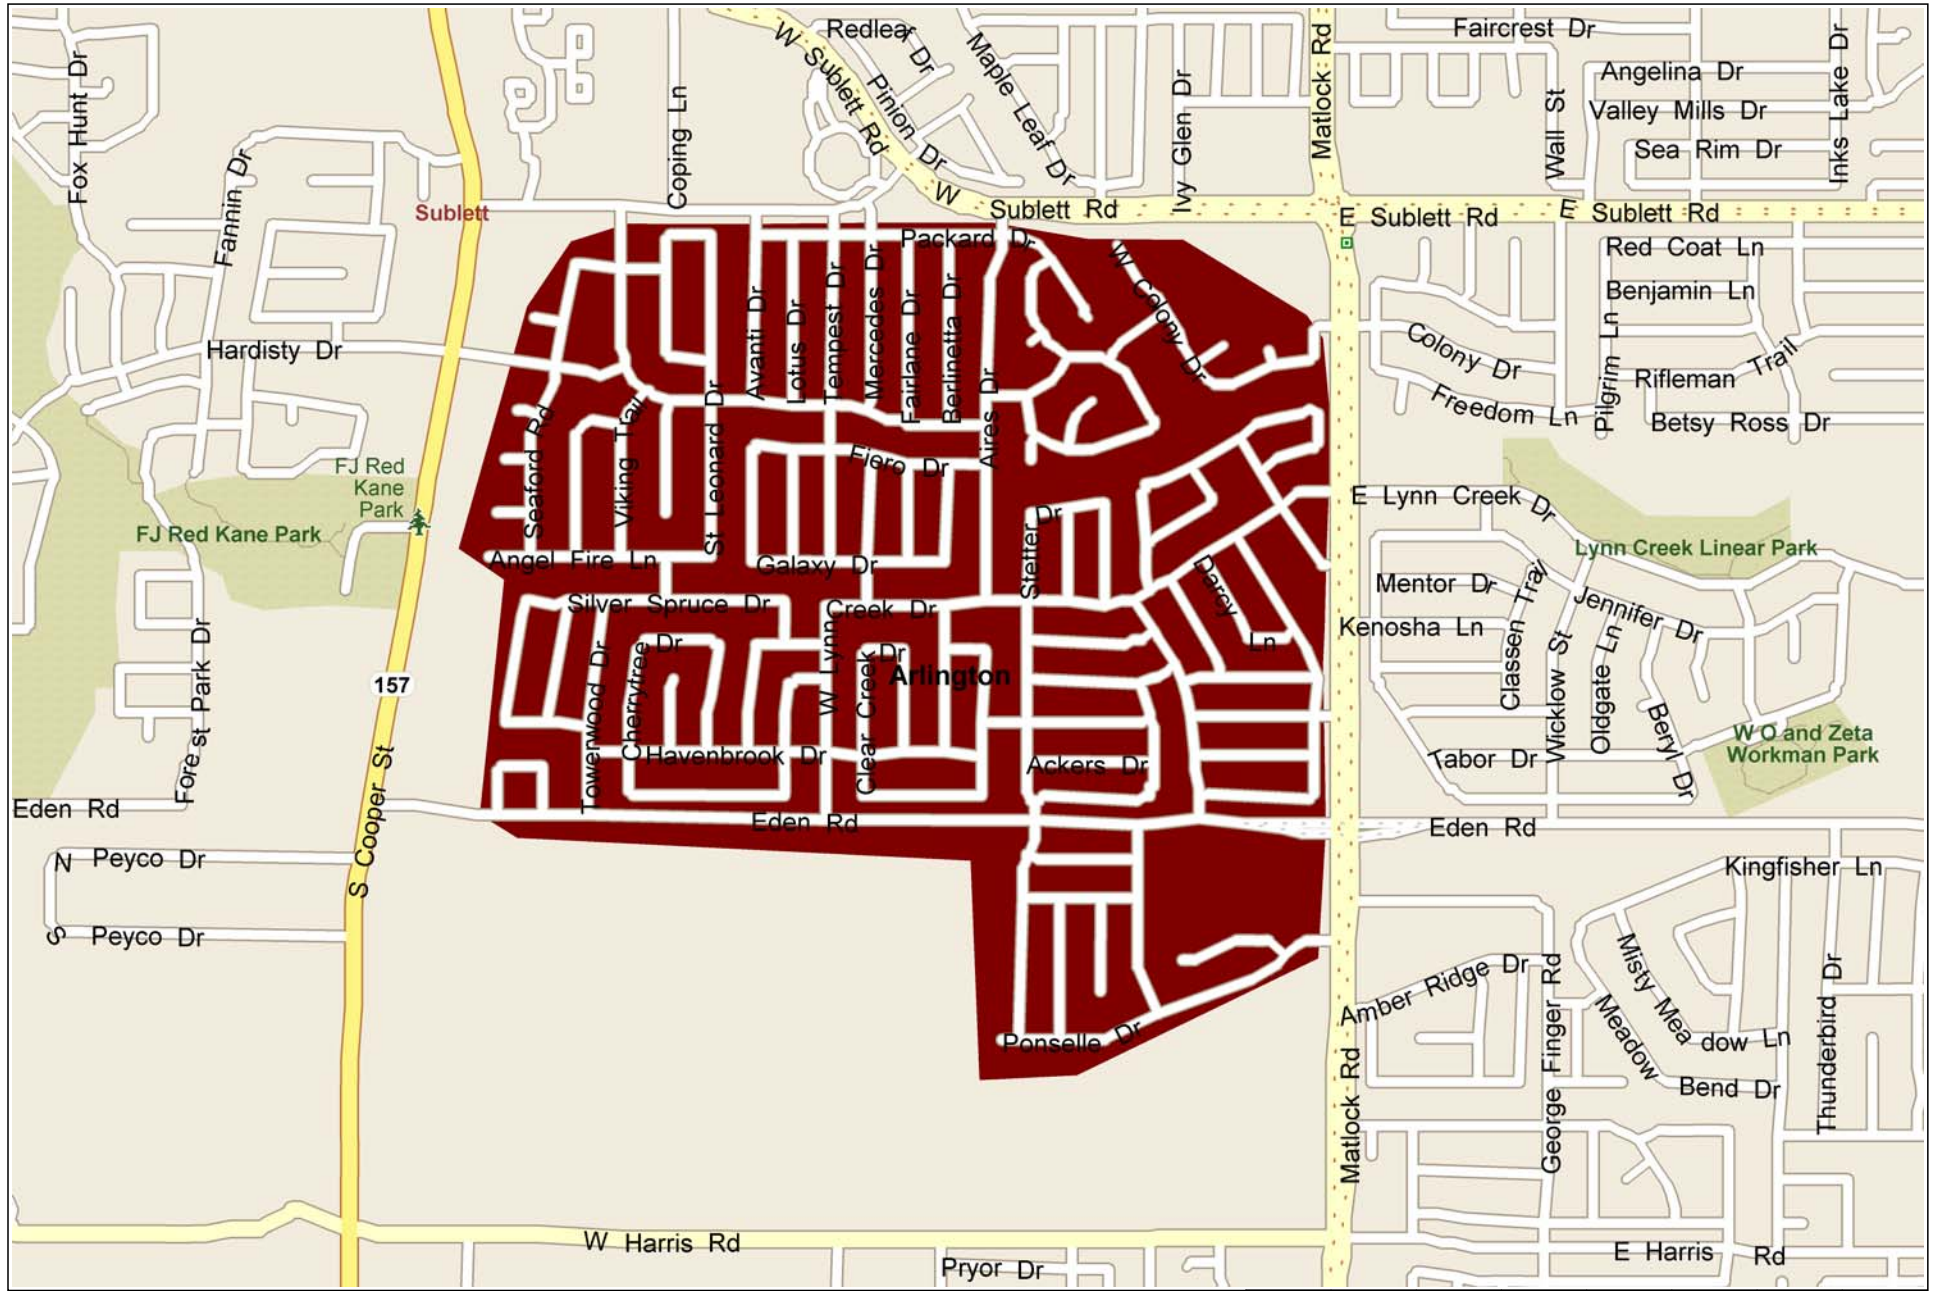

Eden Rd

Copyright © and (P) 1988–2012 Microsoft Corporation and/or its suppliers. All rights reserved. <http://www.microsoft.com/streets/>
Certain mapping and direction data © 2012 NAVTEQ. All rights reserved. The Data for areas of Canada includes information taken with permission from Canadian authorities, including: © Her Majesty the Queen in Right of Canada, © Queen's Printer for Ontario. NAVTEQ and NAVTEQ ON BOARD are trademarks of NAVTEQ. © 2012 Tele Atlas North America, Inc. All rights reserved. Tele Atlas and Tele Atlas North America are trademarks of Tele Atlas, Inc. © 2012 by Applied Geographic Solutions. All rights reserved. Portions © Copyright 2012 by Woodall Publications Corp. All rights reserved.