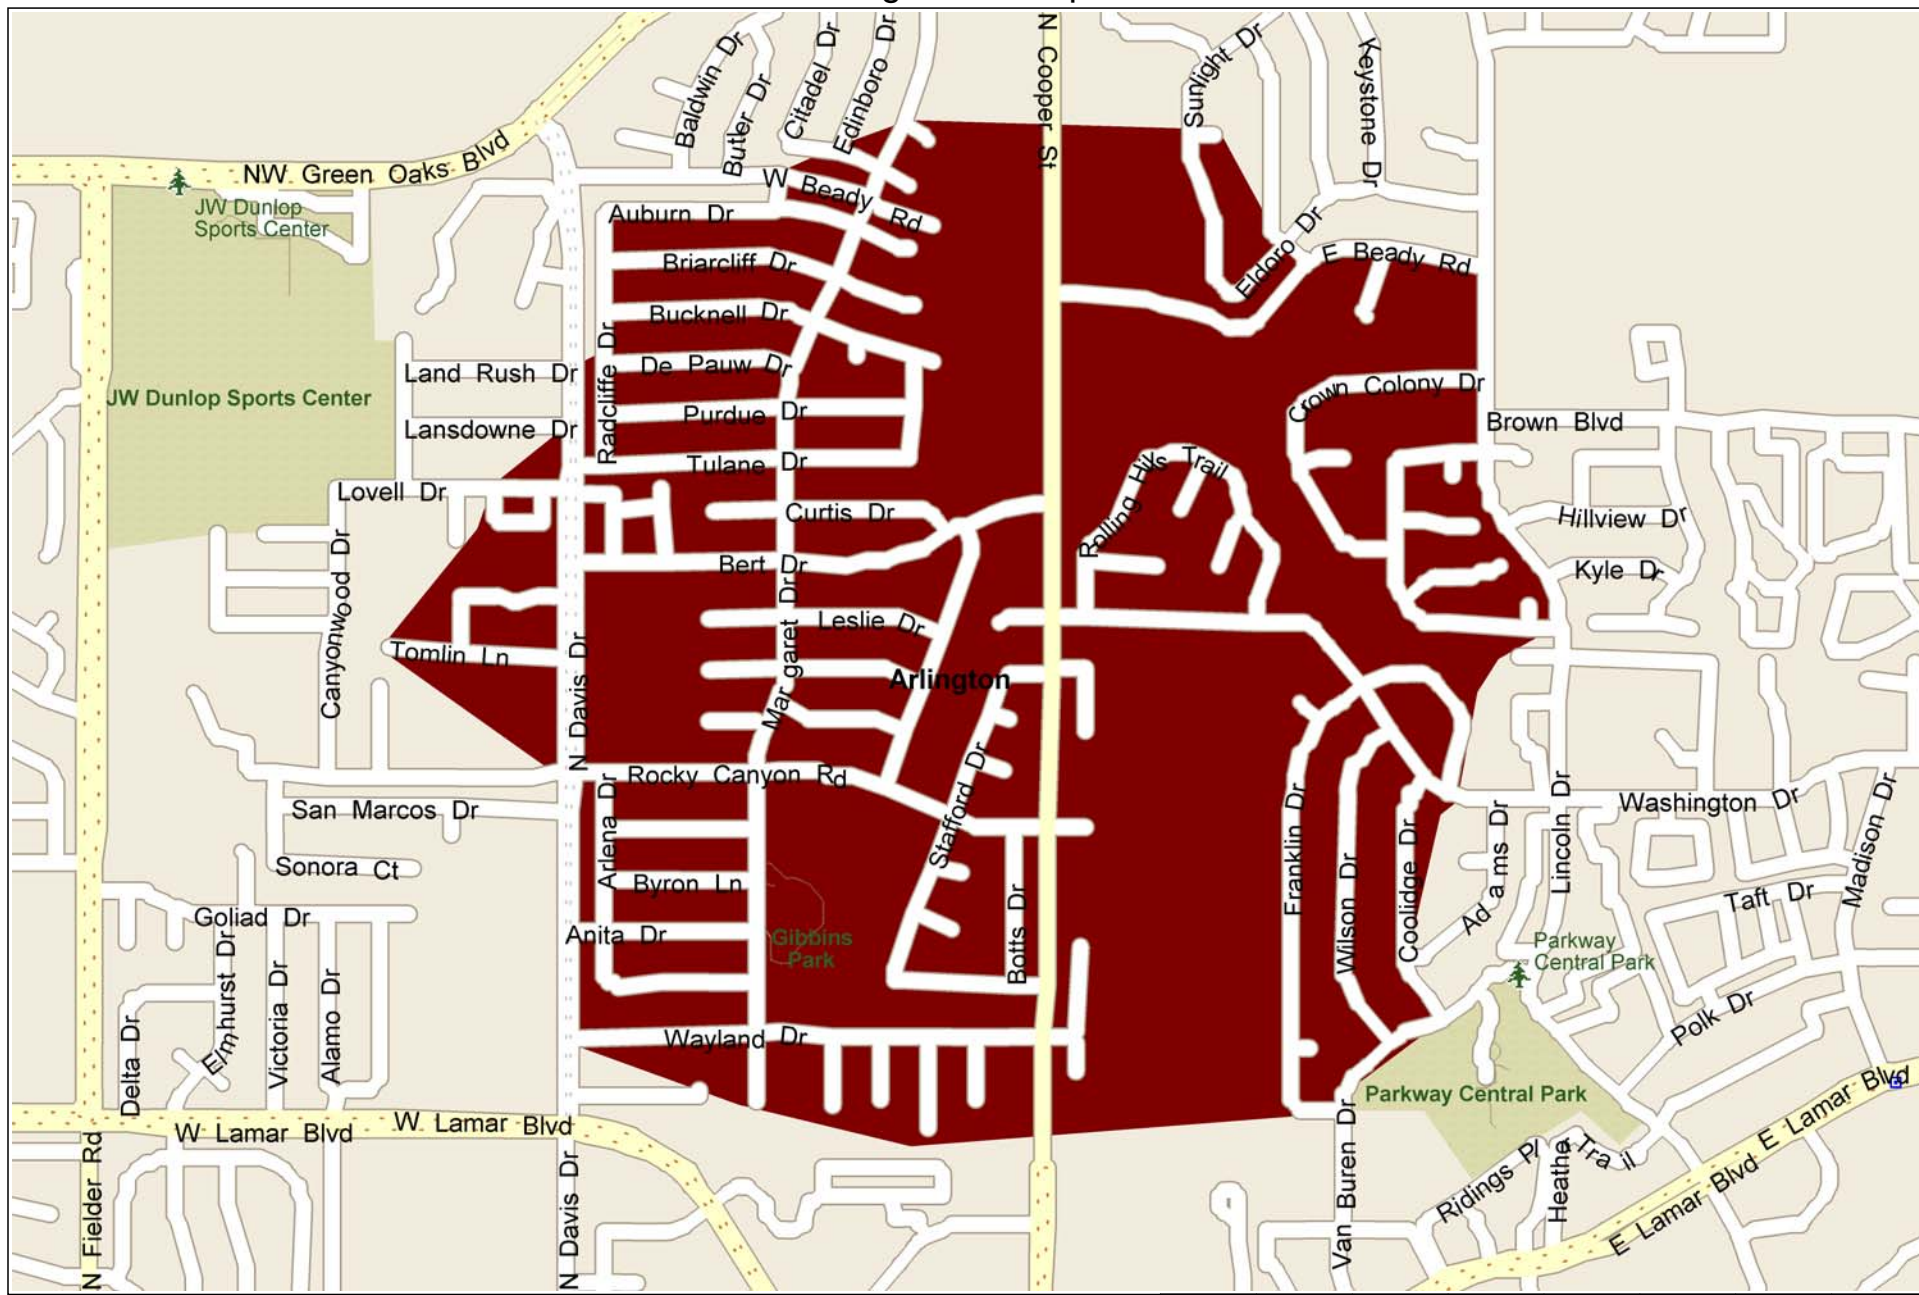

# Douglas at Cooper

Copyright © and (P) 1988–2012 Microsoft Corporation and/or its suppliers. All rights reserved. <http://www.microsoft.com/streets/>  
Certain mapping and direction data © 2012 NAVTEQ. All rights reserved. The Data for areas of Canada includes information taken with permission from Canadian authorities, including: © Her Majesty the Queen in Right of Canada, © Queen's Printer for Ontario. NAVTEQ and NAVTEQ ON BOARD are trademarks of NAVTEQ. © 2012 Tele Atlas North America, Inc. All rights reserved. Tele Atlas and Tele Atlas North America are trademarks of Tele Atlas, Inc. © 2012 by Applied Geographic Solutions. All rights reserved. Portions © Copyright 2012 by Woodall Publications Corp. All rights reserved.