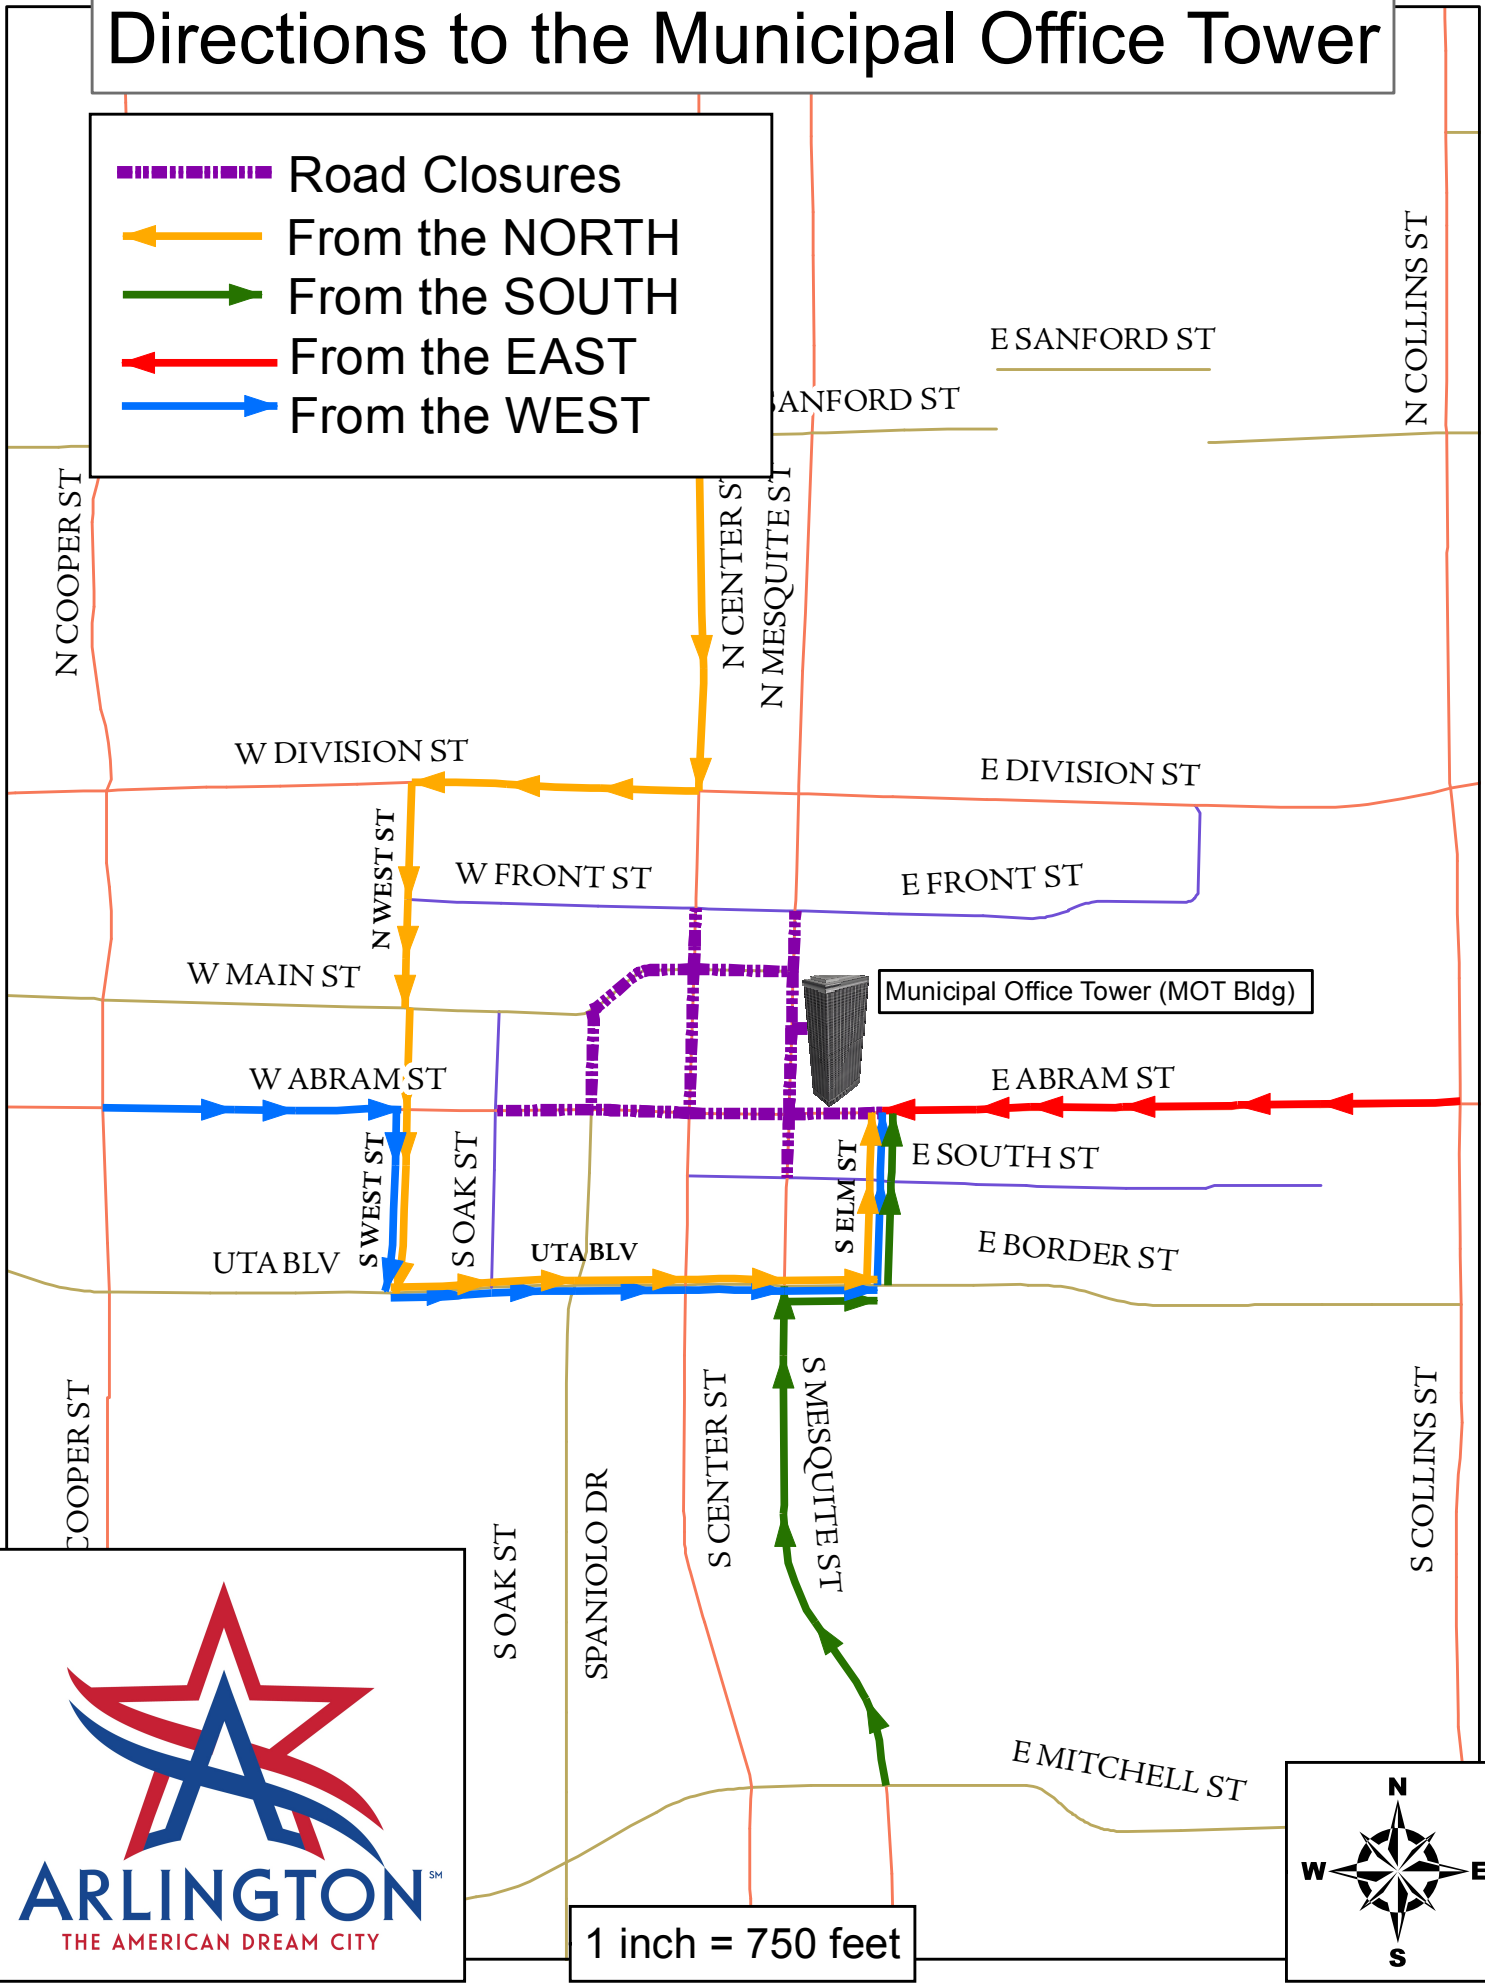

Directions to the Municipal Office Tower

-  Road Closures
-  From the NORTH
-  From the SOUTH
-  From the EAST
-  From the WEST

1 inch = 750 feet