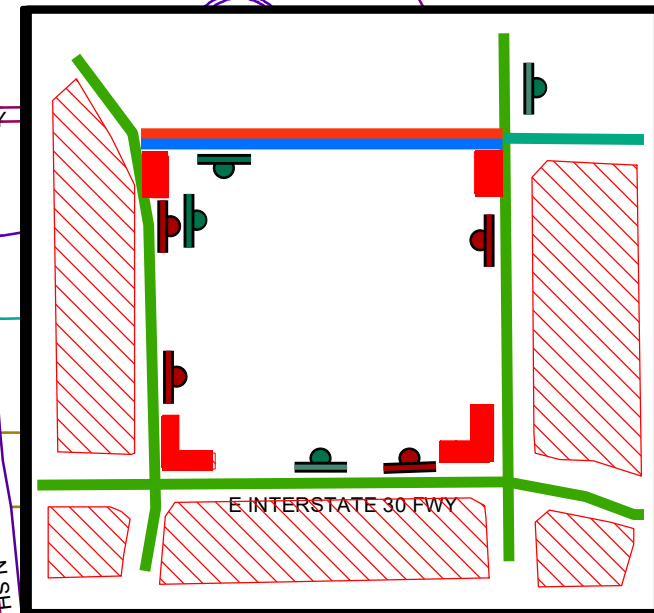

DUAL EVENT MAP

360

PEDICAB & NEV SERVICE RESTRICTED AREAS

UNACCESSIBLE SERVICE AREAS

PEDICAB & NEV SERVICE STREETS

DESIGNATED SERVICE AREA

STREETS MAY BE USED.

STREETS MAY NOT BE USED.

INBOUND ONLY

PEDICAB AND NEV STANDS

GLOBE LIFE STAND LOCATIONS

AT&T STADIUM STAND LOCATIONS

GLOBE LIFE PRE-GAME DROP AREA ONLY