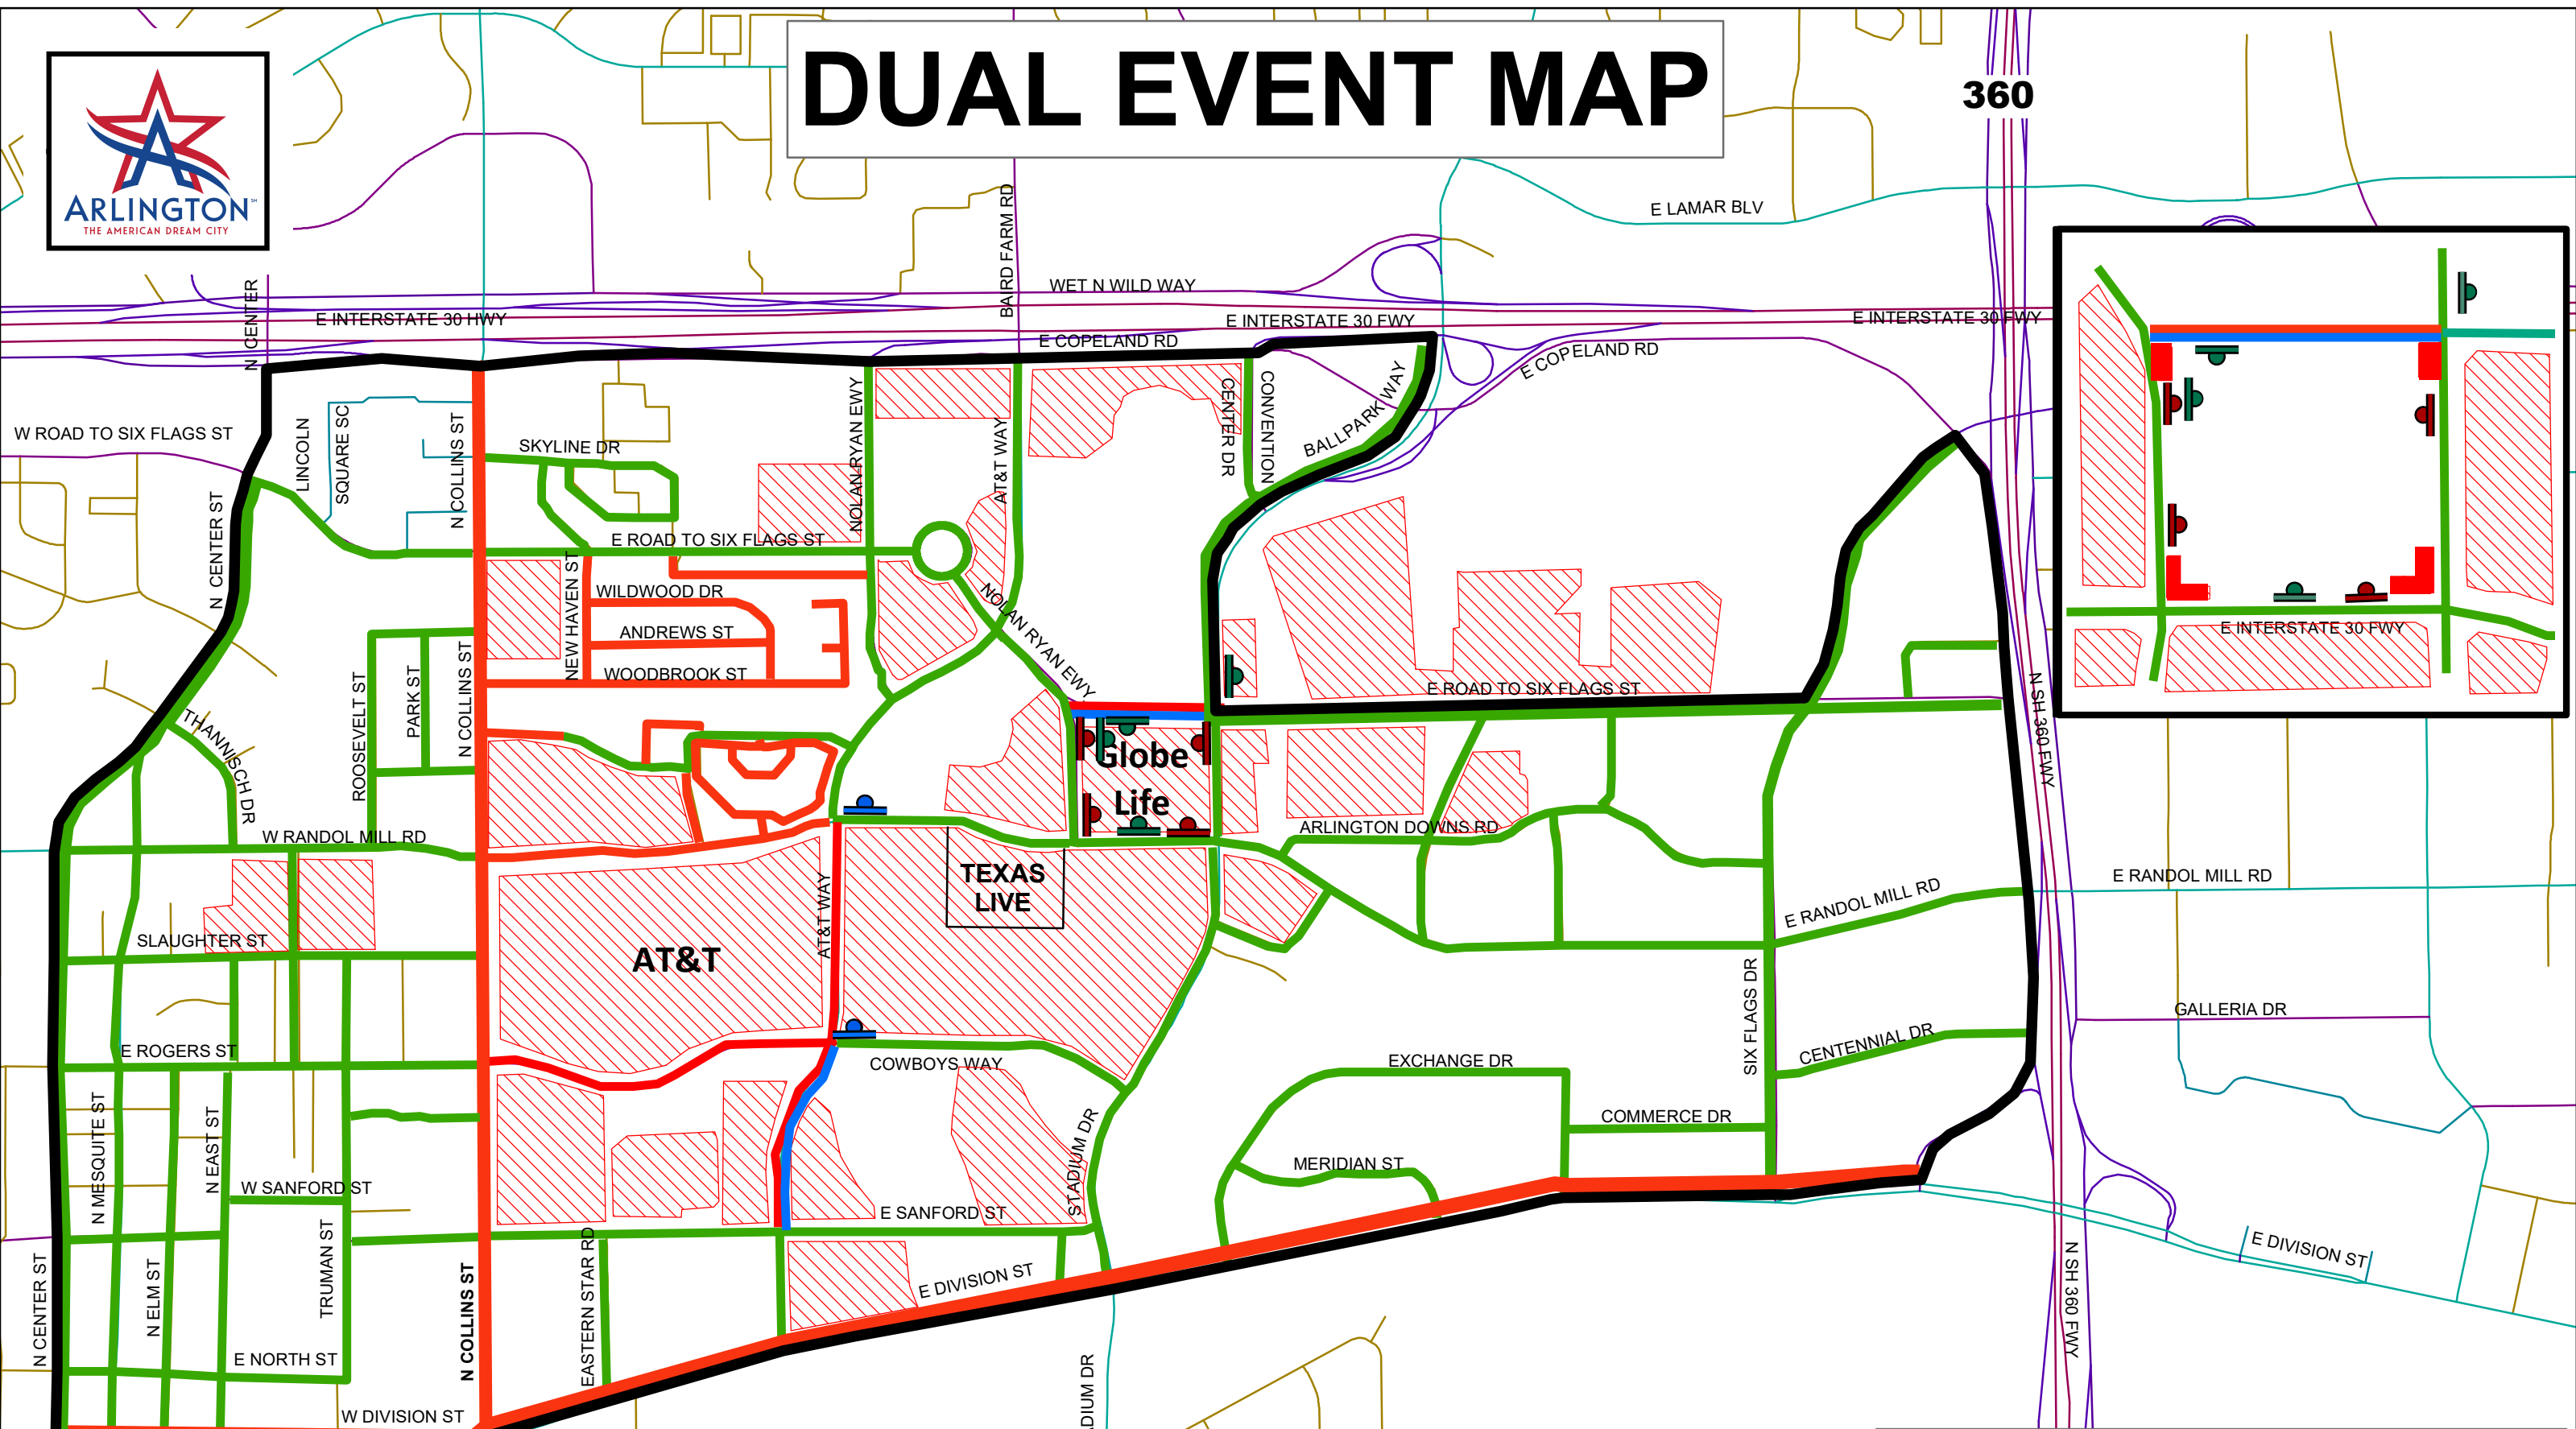

DUAL EVENT MAP

360

PEDICAB & NEV SERVICE RESTRICTED AREAS

UNACCESSIBLE SERVICE AREAS

PEDICAB & NEV SERVICE STREETS

DESIGNATED SERVICE AREA

STREETS MAY BE USED.

STREETS MAY NOT BE USED.

INBOUND ONLY

PEDICAB AND NEV STANDS

GLOBE LIFE STAND LOCATIONS

AT&T STADIUM STAND LOCATIONS

GLOBE LIFE PRE-GAME DROP AREA ONLY