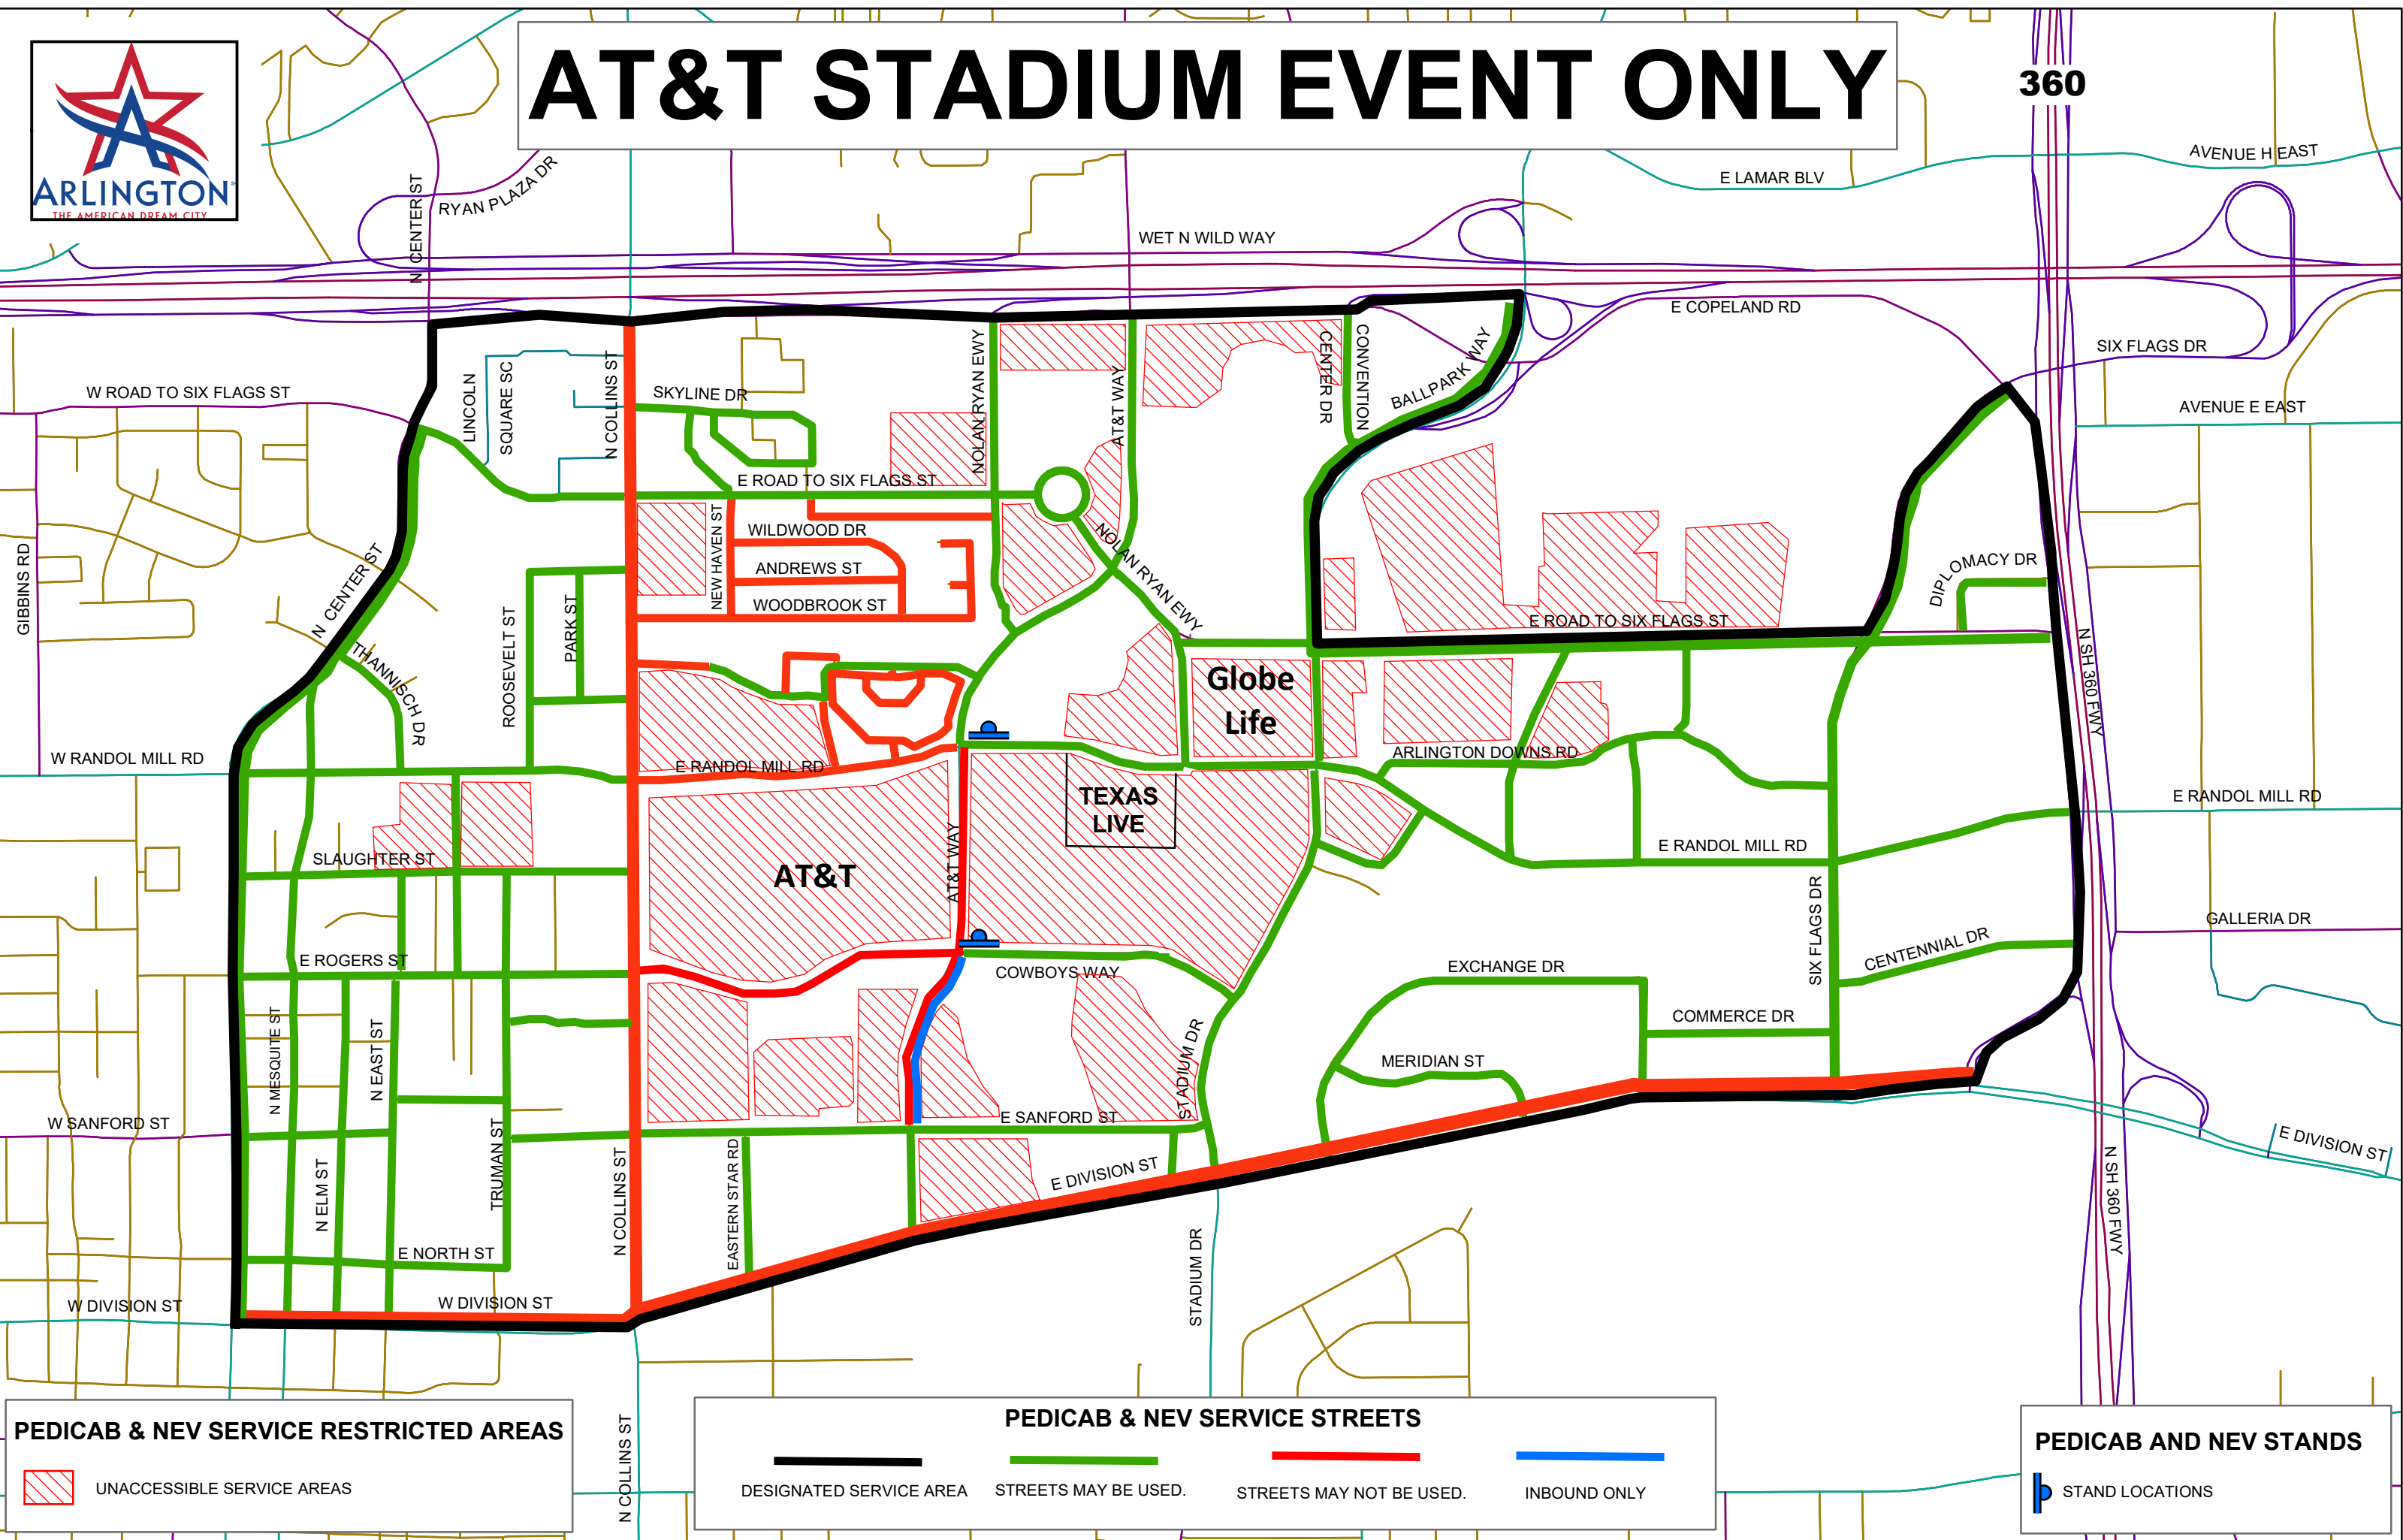

AT&T STADIUM EVENT ONLY

360

PEDICAB & NEV SERVICE RESTRICTED AREAS

UNACCESSIBLE SERVICE AREAS

PEDICAB & NEV SERVICE STREETS

DESIGNATED SERVICE AREA

STREETS MAY BE USED.

STREETS MAY NOT BE USED.

INBOUND ONLY

PEDICAB AND NEV STANDS

STAND LOCATIONS