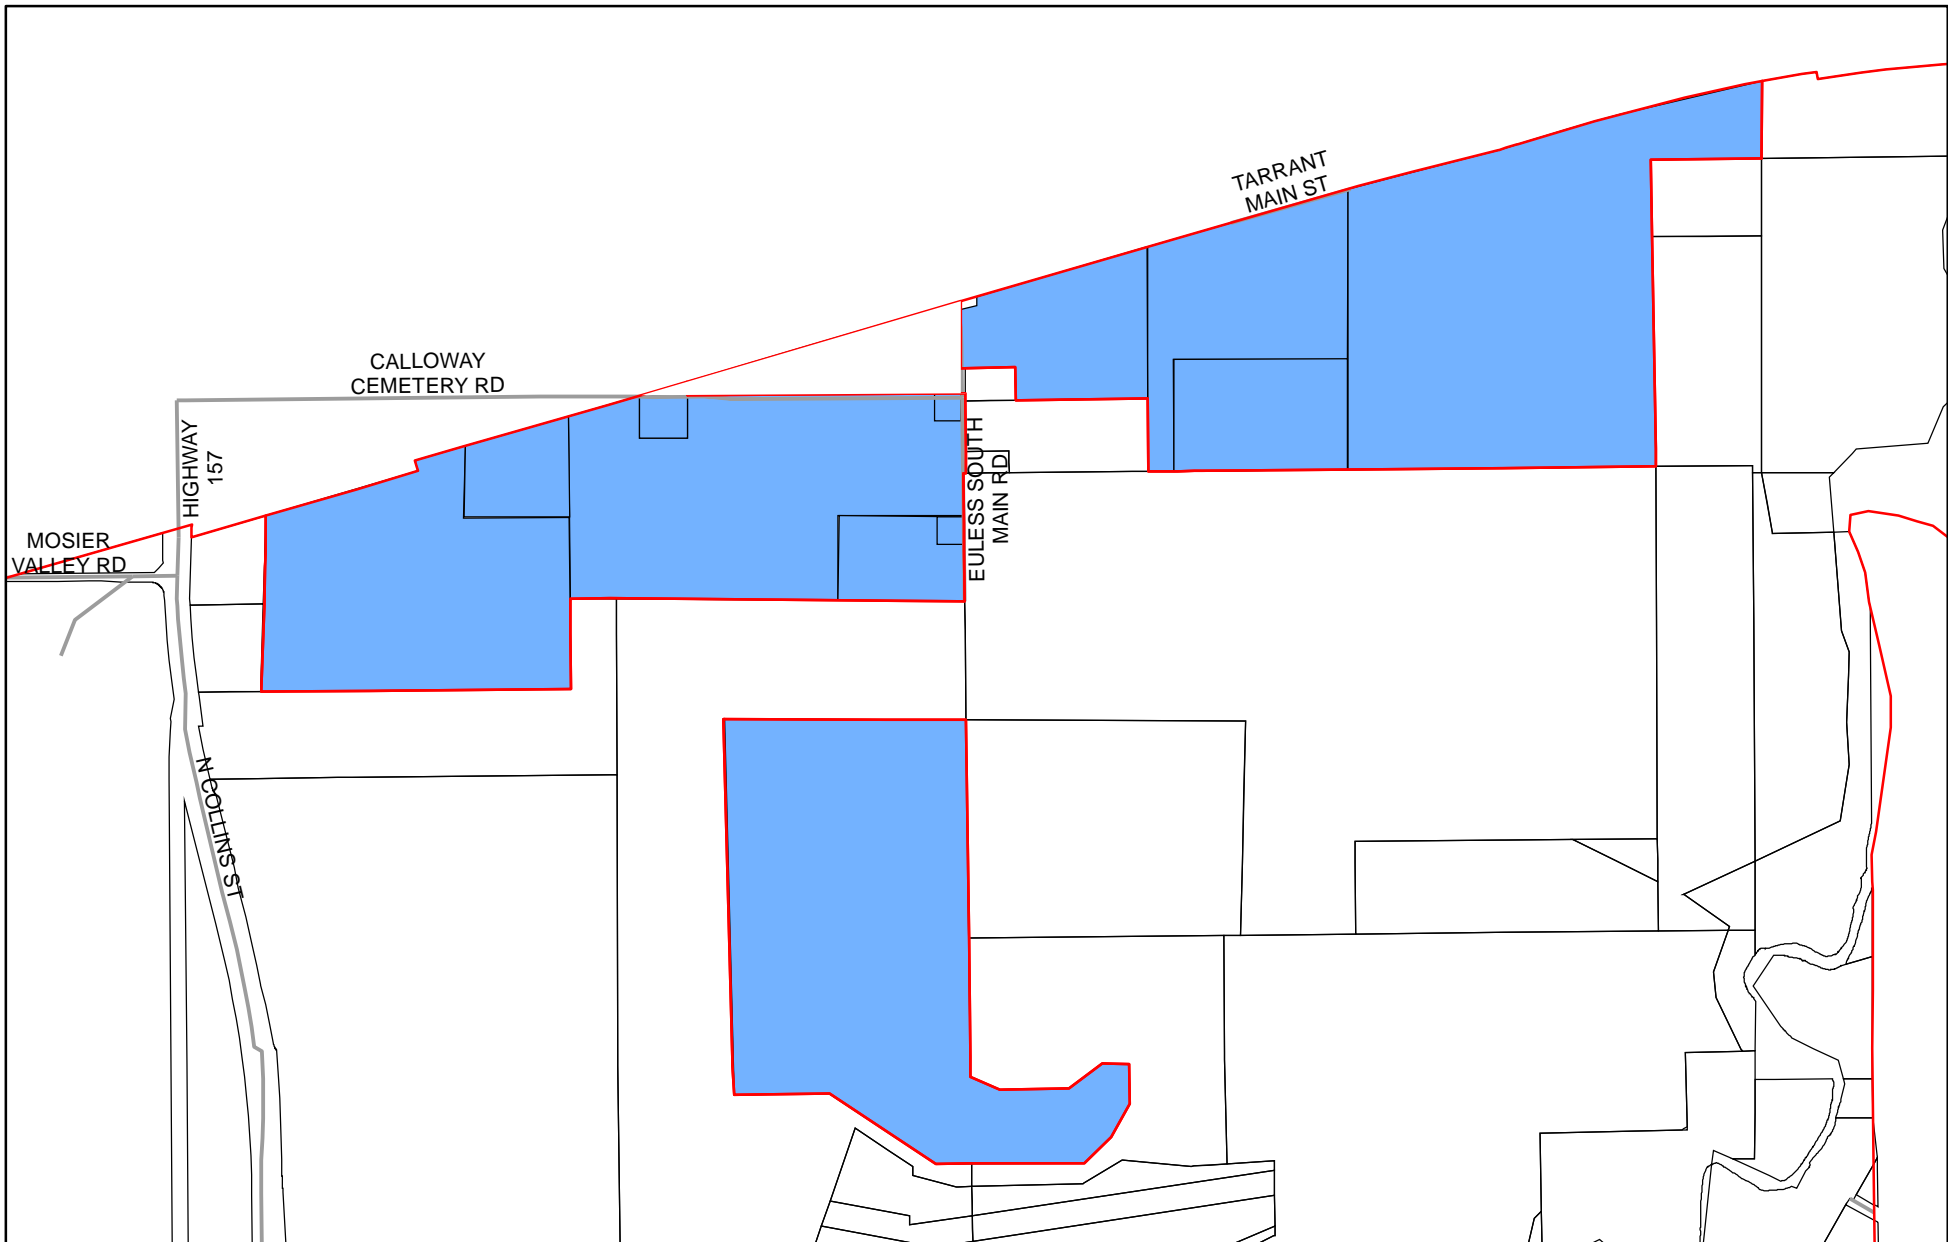

CITY OF ARLINGTON ANNEXATION 07-02

Legend

- MUNICIPAL BOUNDARY
- ARLINGTON ETJ (Approximately 449,433 acres)

MARCH 09, 2007